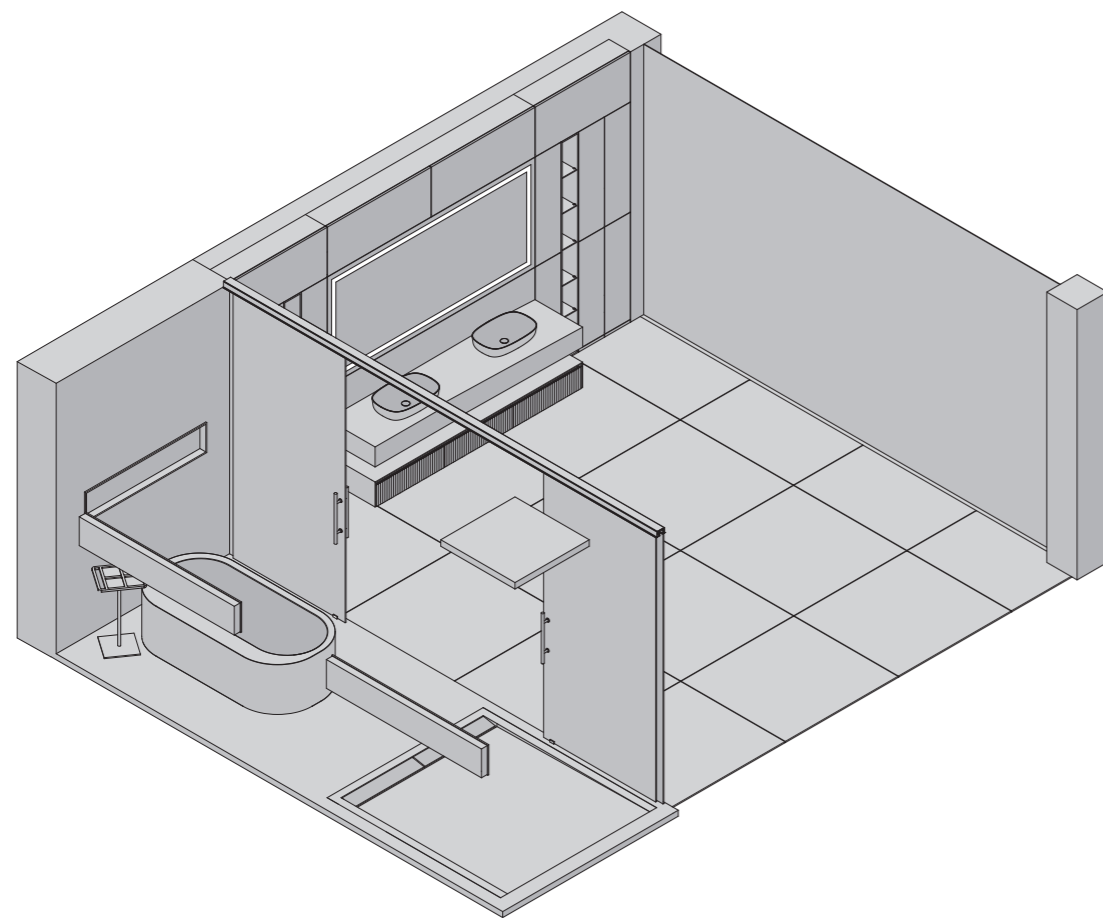

SOFFIONE - SHOWER HEAD
SQUARE SHOWER

PIATTO DOCCIA - SHOWER TRAY
UNIQUE

ACCESSORIO - ACCESSORY
CONTAINER