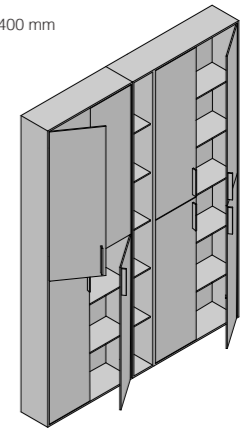

DIAMOND TOWER

Ø 450 x H 820 mm
18" x 17" x H 32"

WTONDO RIMLESS

530 x 360 x H 420 mm
21" x 14" x H 17"