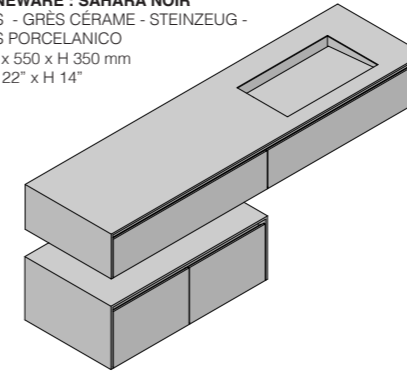

SPECCHIO - MIRROR
MOON LED

VASCA - BATHTUB
GRACE

VICTORIA
STONEWARE : SAHARA NOIR
GRÈS - GRÈS CÉRAME - STEINZEUG -
GRÈS PORCELANICO
2000 x 550 x H 250 mm
79" x 22" x H 10"

VICTORIA
STONEWARE : SAHARA NOIR
GRÈS - GRÈS CÉRAME - STEINZEUG -
GRÈS PORCELANICO
1000 x 550 x H 350 mm
39" x 22" x H 14"