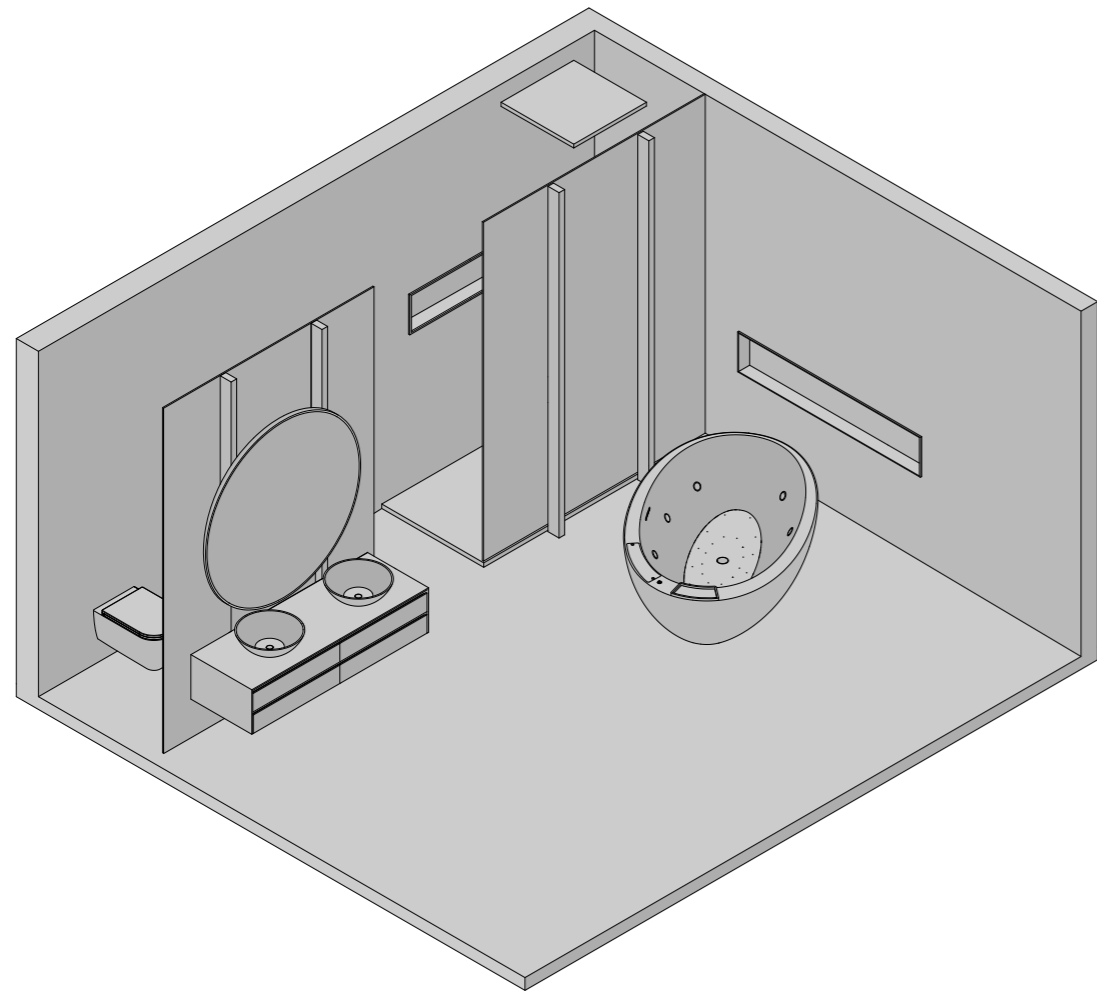

LAVABO - WASHBASIN
GOLD4

SPECCHIO - MIRROR
MIRR SLIM

MOBILE - CABINET
VICTORIA

VICTORIA

STONEWARE : REVE PERLE + TABACCO OAK
GRÉS + ROVERE TABACCO - GRÉS CÉRAME + CHÊNE
TABAC - STEINZEUG + TABAKBRAUNE EICHE - GRÉS
PORCELANICO + DURMAST TABACO
1600 x 550 x H 550 mm
63" x 22" x H 22"

WASHBASIN GOLD 4

Ø 450 x H 160 mm
18" x H 6"