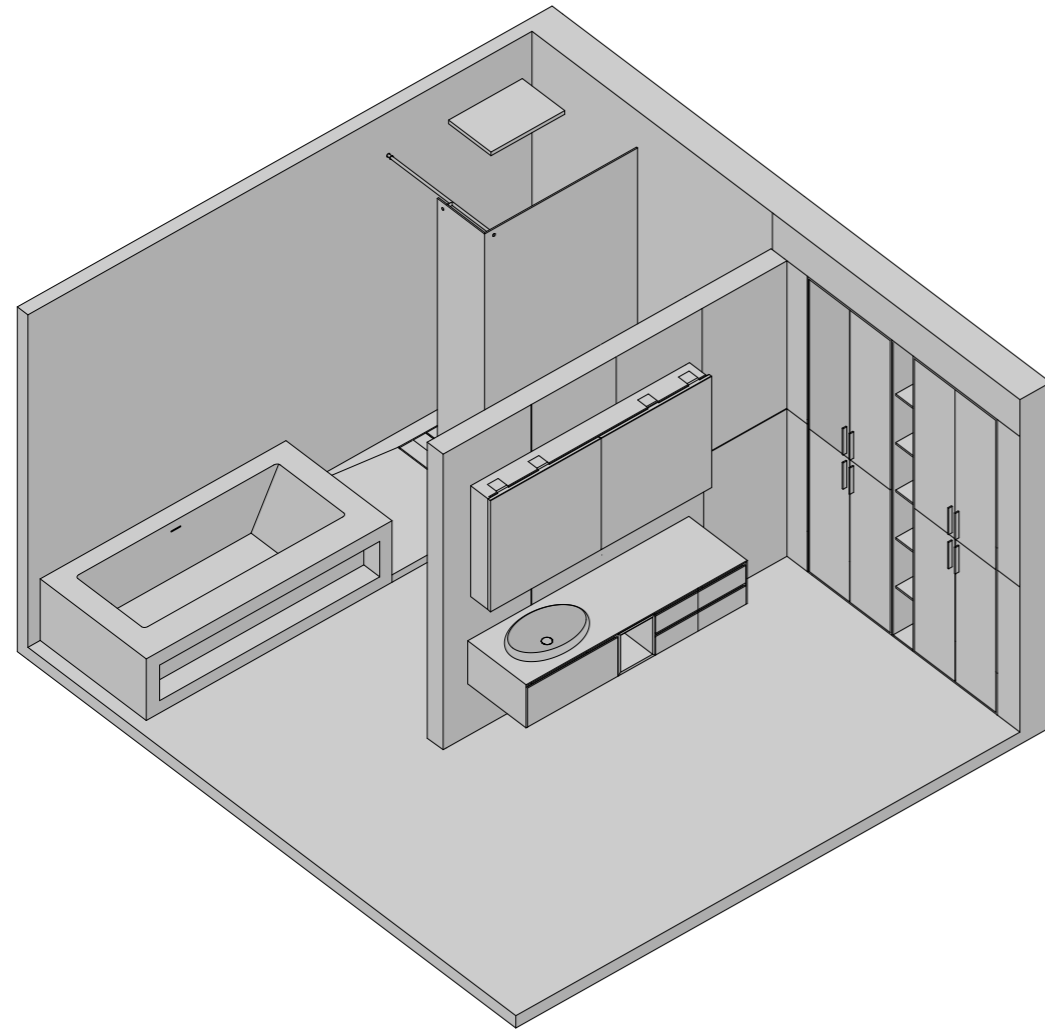

BOX DOCCIA WALK IN - WALK IN SHOWER CABIN
ST.400

PIATTO DOCCIA
TOLOMEO

VICTORIA

MAT LACQUERING : GIOVE + STONEWARE : ETOILE SYMPHONIE
LACCATO OPACO + GRÈS - MAT LACQUAGE + GRÈS CÉRAME - MATTE
LACKIERUNG + STEINZEUG - LACADO OPACO + GRÈS PORCELANICO
1800 x 550 x H 350 mm
71" x 22" x H 14"

WASHBASIN RUBY
600 x 400 x H 112 mm
24" x 16" x H 4"

MIRR BOX

1800 x 220 x H 900 mm
71" x 9" x H 35"