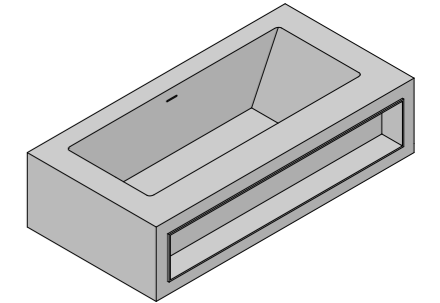

600 x 400 mm
 24" x 16"

**WATERFALL
 WATER ATOMIZER**

BTONDO

530 x 360 x H 420 mm
 21" x 14" x H 17"

MIAMI INCA + GRÈS + SINGLE LIBRARY

2000 x 1000 x H 500 mm
 79" x 39" x H 20"

MIRR VERTIGO

700 x 140 x H 1200 mm
 28" x 6" x H 47"