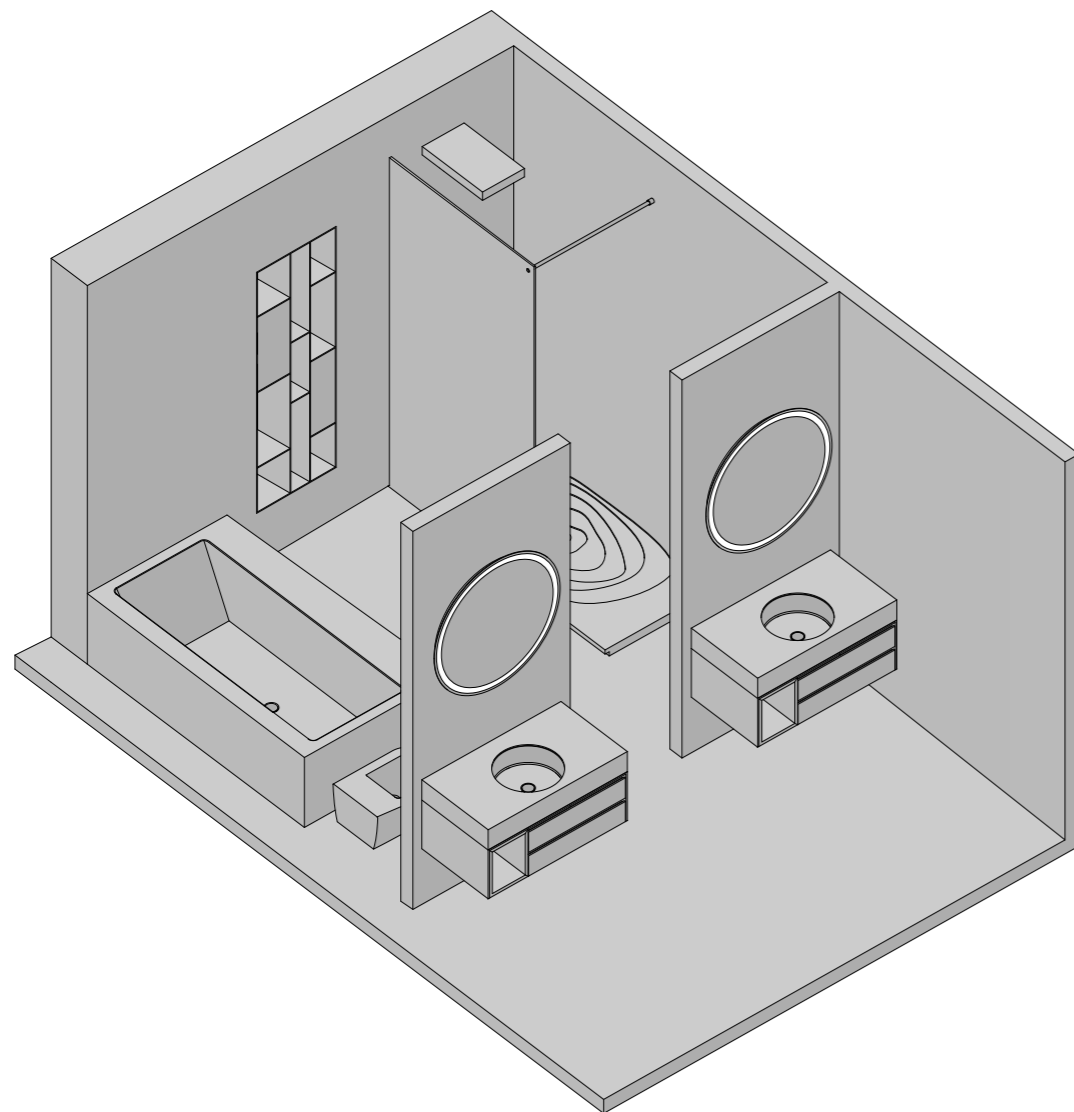

VICTORIA

STONEWARE : MARQUINIA BLACK + CANALETTO WALNUT
GRES + NOCE CANALETTO - GRES + NOYER CANALETTO
- STEINZEUG + KARMELL NUSSHOLZ - GRES + NOGAL
CANALETTO
1000 x 550 x H 350 mm
39" x 22" x H 14"

TOP

STONEWARE: MARQUINIA BLACK
GRES - STONEWARE - GRES - STEINZEUG - GRES
1000 x 550 x H 150 mm
39" x 22" x H 6"

COVER WALL

600 x 250 x H 1600 mm
24" x 10" x H 63"