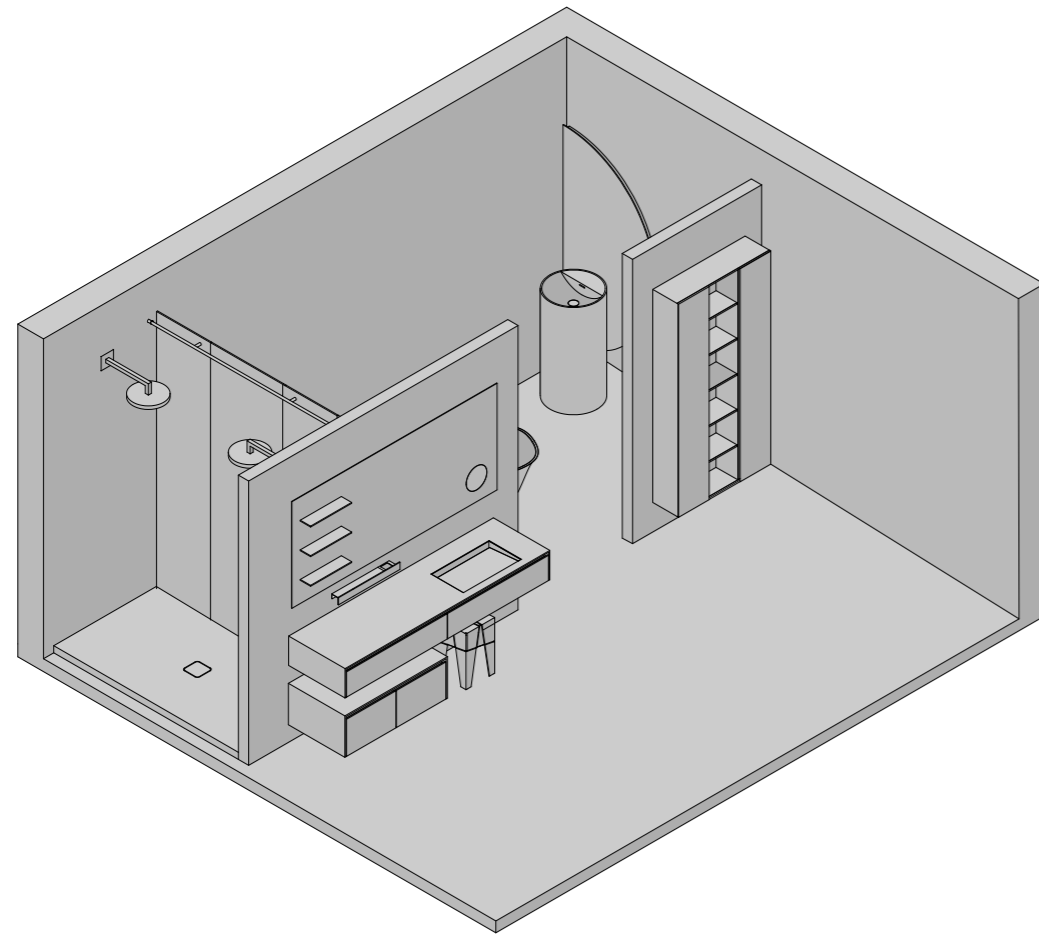

PIATTO DOCCIA - SHOWER TRAY
MINIMUM

VASCA - BATHTUB
GRACE

SANITARI - SANITARY WARE
WTONDO RIMLESS
BTONDO

LAVABO - WASHBASIN
TOWER STEP

ACCESSORIO - ACCESSORY
LINE

SPECCHIO - MIRROR
MOON LED

VASCA - BATHTUB
GRACE