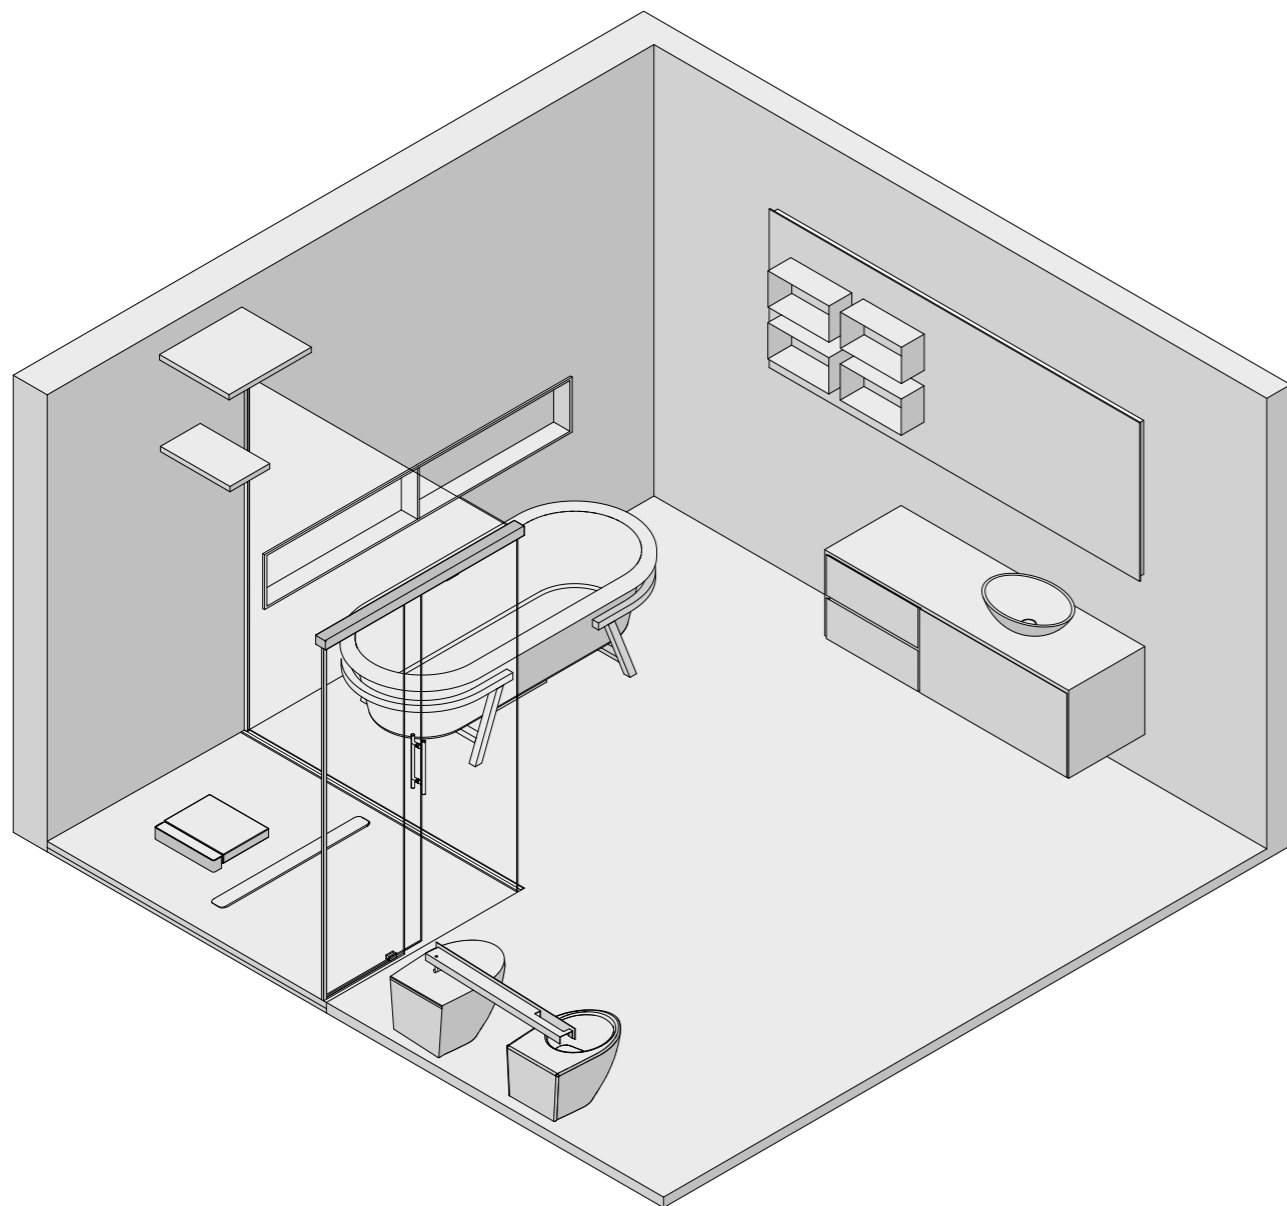

ACCESSORIO - ACCESSORY
CONTAINER

SOFFIONI - SHOWER HEADS
**SQUARE SHOWER
MULTISHOWER**

BOX DOCCIA - SHOWER CABIN
BX. 202 LITE S

PIATTO DOCCIA - SHOWER TRAY
VERVE

ACCESSORI - ACCESSORIES
**CONTAINER
LINE
SHOWER SEAT**