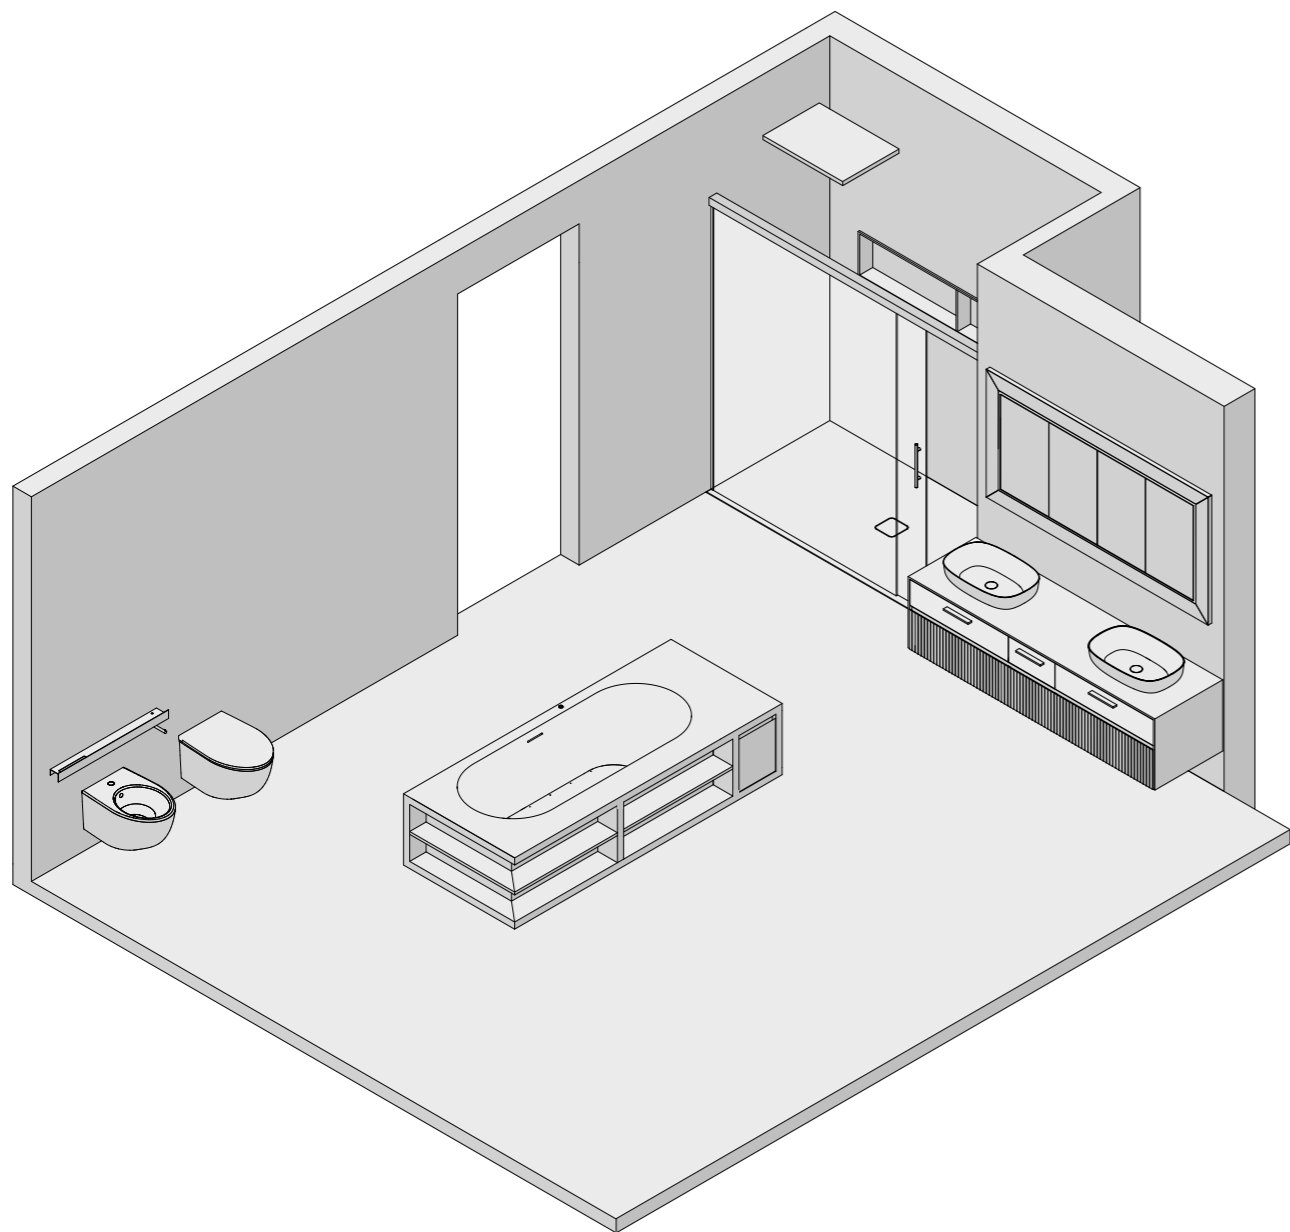

SLIMLINE GLASS + WOOD WITH INTERNAL LED
WHITE STONAGE STRUCTURE + GLASS + WOOD TIMBER "B": NOCE CANALETTO
WHITE STONAGE + VETRO + ESSENZA "B" - WHITE STONAGE + VERRE + BOIS "B" - WHITE STONAGE + GLAS + HOLZARTEN "B" - WHITE STONAGE + VIDRIO + MADERAS "B"
2000 x 550 x H 500 mm
78"74 x 21"65 x H 19"69

WASHBASIN SWEET
580x380 x H 125 mm
22"83 x 14"96 x H 4"92

MIRR WOOD WALL LED
1800 x 135 x H 900 mm
70"87 x 5"31 x H 35"43

SAPPHIRE WITH MULTI LIBRARY + AIRPOOL SYSTEM
2200 x 900 x H 520 mm
86"61 x 35"43 x H 20"47

LINE + STAINLESS STEEL PAPER HOLDER
+ TOWEL HOLDER HOLE
800 x 100 x H 60 mm
31"50 x 3"94 x H 2"36

SHOWER CABIN WITH SLIDING DOOR: BX.203 LITE S

MINIMUM
2000 x 1000 x H 40 mm
78"74 x 39"37 x H 1"57

MULTISHOWER + LED
+ WATERFALL UNIT
+ WATER ATOMIZER UNIT

600 X 400 mm
23"62 x 15"75

CONTAINER
1600 x 80 x H 300 mm
62"99 x 3"15 x H 11"81

WTONDO RIMLESS
530 x 360 x H 420 mm
21" x 14" x H 17"

BTONDO
530 x 360 x H 420 mm
21" x 14" x H 17"