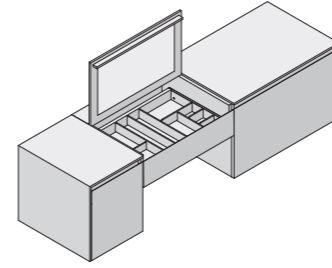

SLIMLINE + COIFFEUSE

WHITE STONAGE STRUCTURE + MAT LACQUERING : WHITE
WHITE STONAGE + LACCATO OPACO - WHITE STONAGE + MAT LACQUAGE - WHITE
STONAGE + MATTE LACKIERUNG - WHITE STONAGE + LACADO OPACO
2000 x 550 x H 500 mm
78"74 x 22" x H 20"