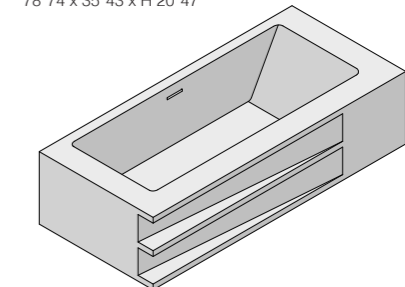

REVERSE CABINET SPECIAL
900 X 250 x H 1800 mm
35"43 x 9"84 x H 70"87