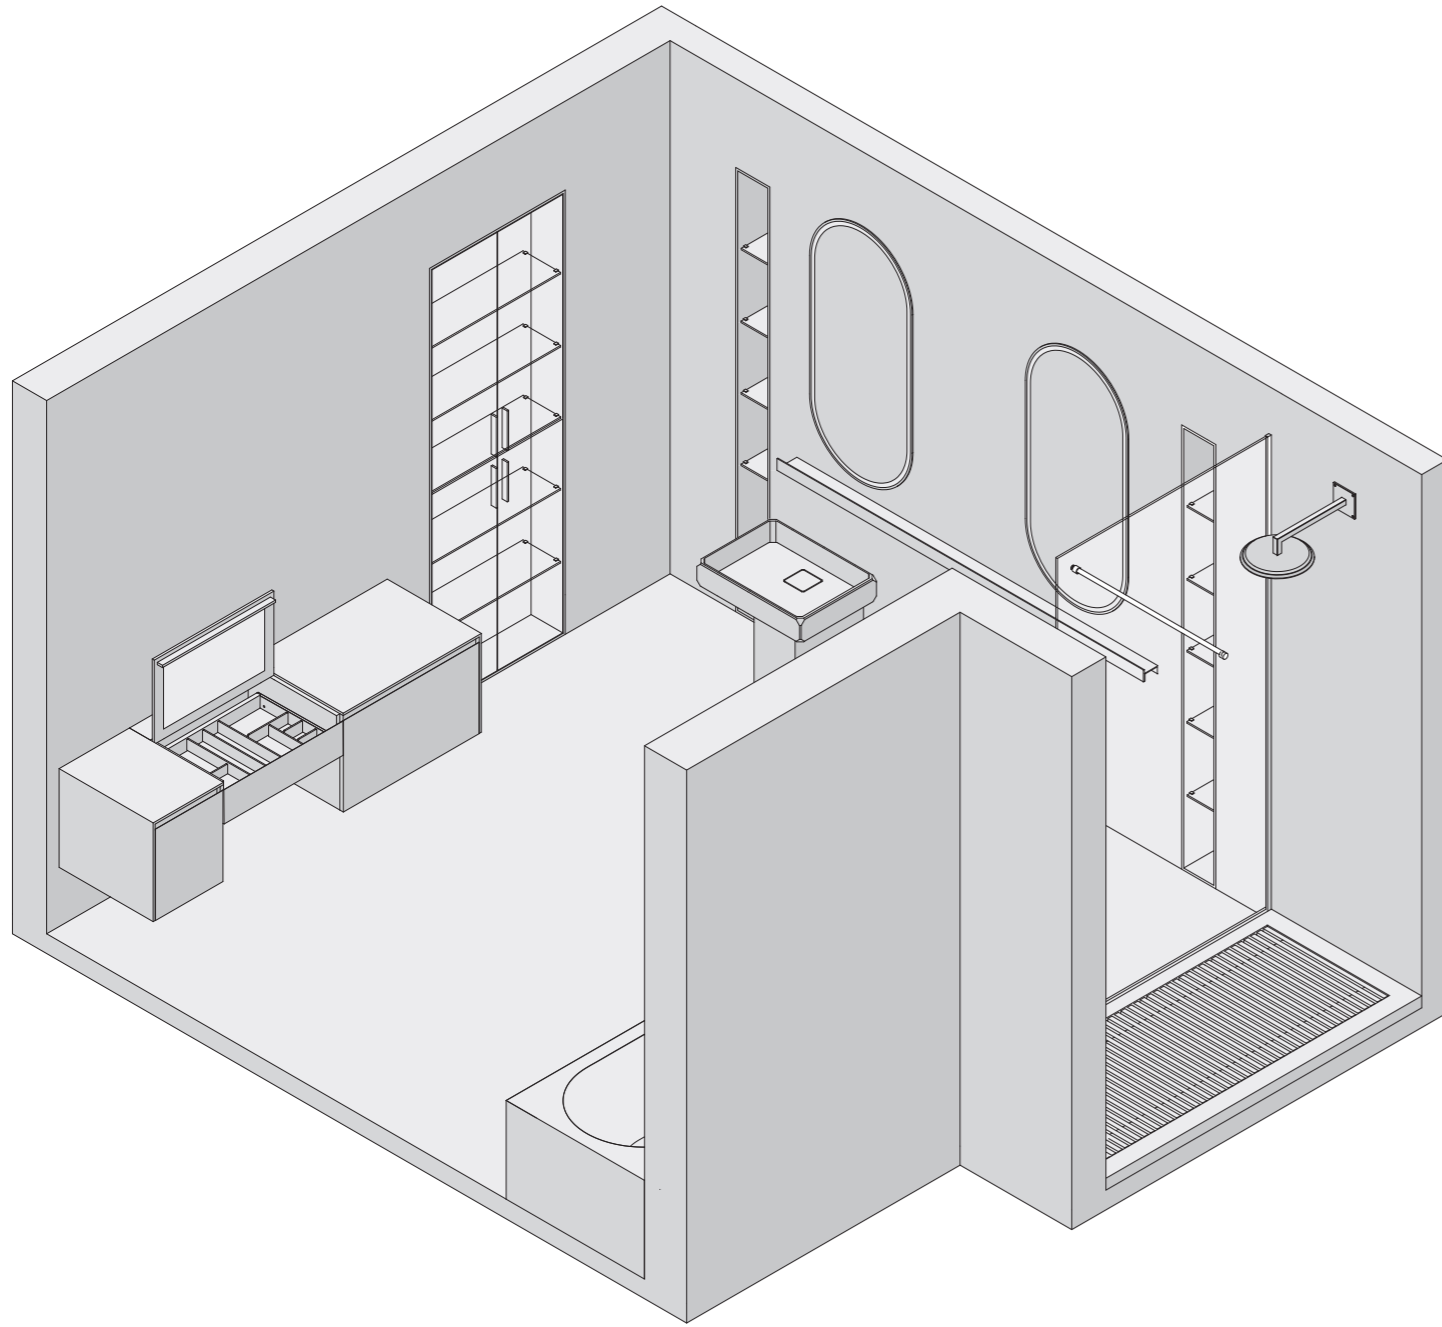

MOBILI - CABINETS
SLIMLINE WITH COIFFEUSE
BOISERIE GLASS

SLIMLINE + COIFFEUSE

WHITE STONAGE STRUCTURE + MAT LACQUERING : WHITE
WHITE STONAGE + LACCATO OPACO - WHITE STONAGE + MAT LACQUAGE - WHITE
STONAGE + MATTE LACKIERUNG - WHITE STONAGE + LACADO OPACO
2000 x 550 x H 500 mm
78"74 x 22" x H 20"

NICHE

WHITE OAK
ROVERE BIANCO - CHENE BLANC - EICHE
WEISS - ROBLE BLANCO
200 X 250 x H 2200 mm
7"87 x 9"84 x H 86"61

BOISERIE GLASS

WHITE OAK
ROVERE BIANCO - CHENE BLANC - EICHE
WEISS - ROBLE BLANCO
800 x 250 x H 2200 mm
31"50 x 9"84 x H 86"61

TOWER KEPLERO

PORCELAIN STONEWARE: STATUARIO LUX L.
GRES - GRÉS CÉRAME - STEINZEUG - GRÉS PORCELANICO
600 x 450 x H 900 mm
23"62 x 17"72 x H 35"43

MIRR FORUM SABLÉ

600 x 35 x H 1300 mm
23"62 x 1"38 x H 51"18