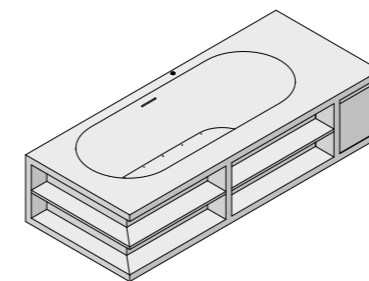

SAPPHIRE WITH MULTI LIBRARY + AIRPOOL SYSTEM
2200 x 900 x H 520 mm
86"61 x 35"43 x H 20"47