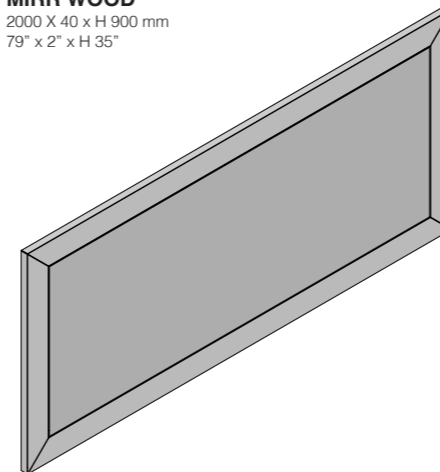

MIRR WOOD

2000 X 40 x H 900 mm
79" x 2" x H 35"

MIRR SLIM CIRCLE + FROSTED GLASS

900 X 35 mm
35" x 1"

CADDY

400 x 340 x H 700 mm
16" x 13" x H 28"

CUBANITO

600 x 300 x H 400 mm
24" x 12" x H 16"

WQUADRO RIMLESS

550 x 360 x H 420 mm
22" x 14" x H 17"

BQUADRO

550 x 360 x H 420 mm
22" x 14" x H 17"