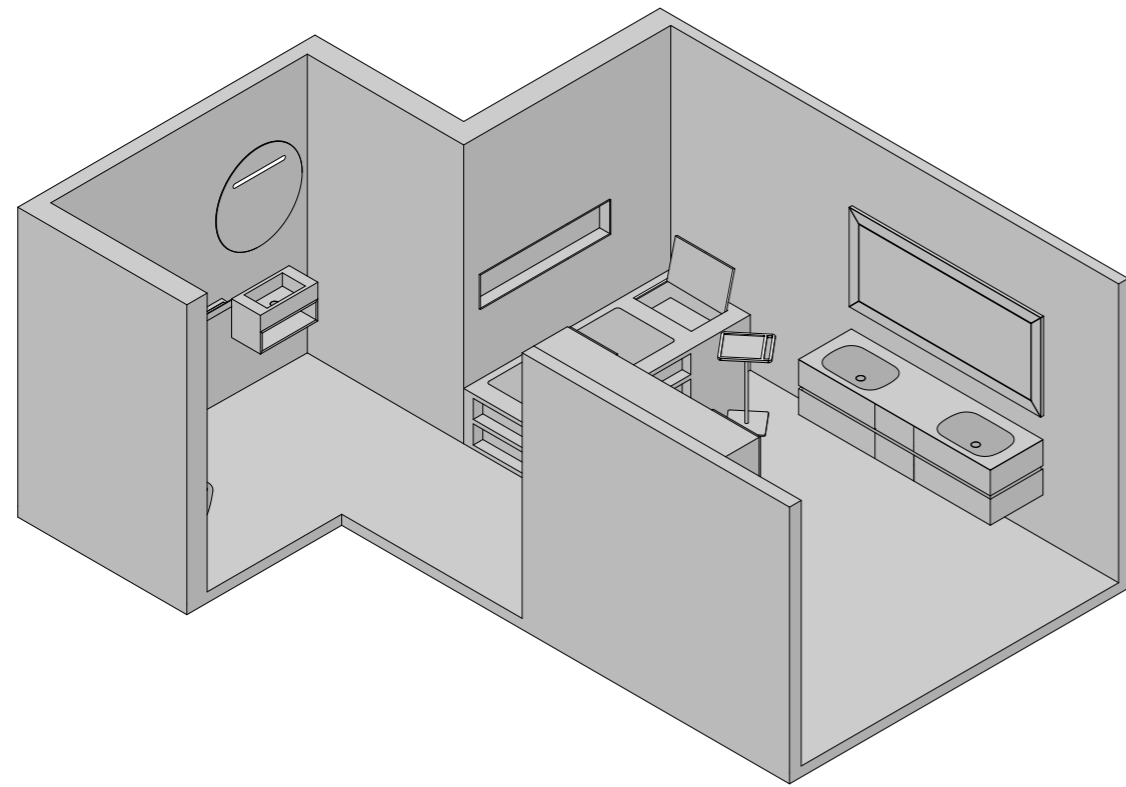

EVOLINE

WENGÉ
2000 X 550 x H 500 mm
79" x 22" x H 20"