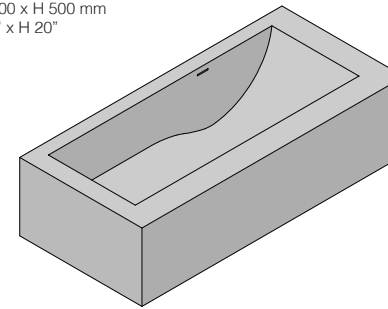

MIRR REVERSE WALL LED HORIZONTAL
1600 x 135 x H 700 mm
63" x 5" x H 27"