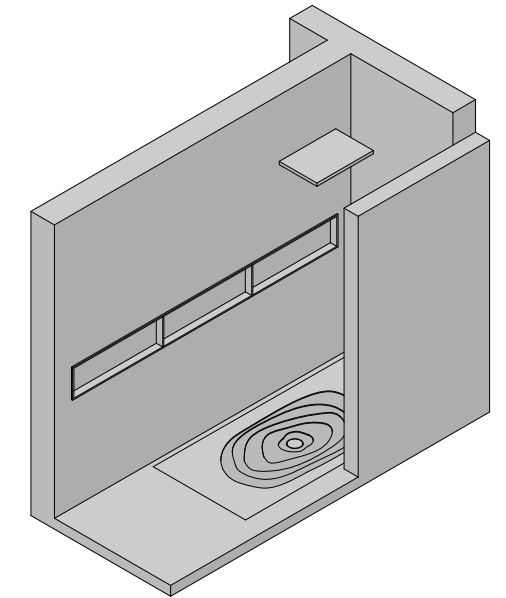

"WALK IN" SHOWER

ONDA

2000 x 1000 x H 60 mm
79" x 39" x H 2"

SQUARE SHOWER + LED

600 X 400 x H 30 mm
24" x 16" x H 1"

WATER ATOMIZER

WTONDO RIMLESS

530 x 360 x H 420 mm
21" x 14" x H 17"

BTONDO

530 x 360 x H 420 mm
21" x 14" x H 17"