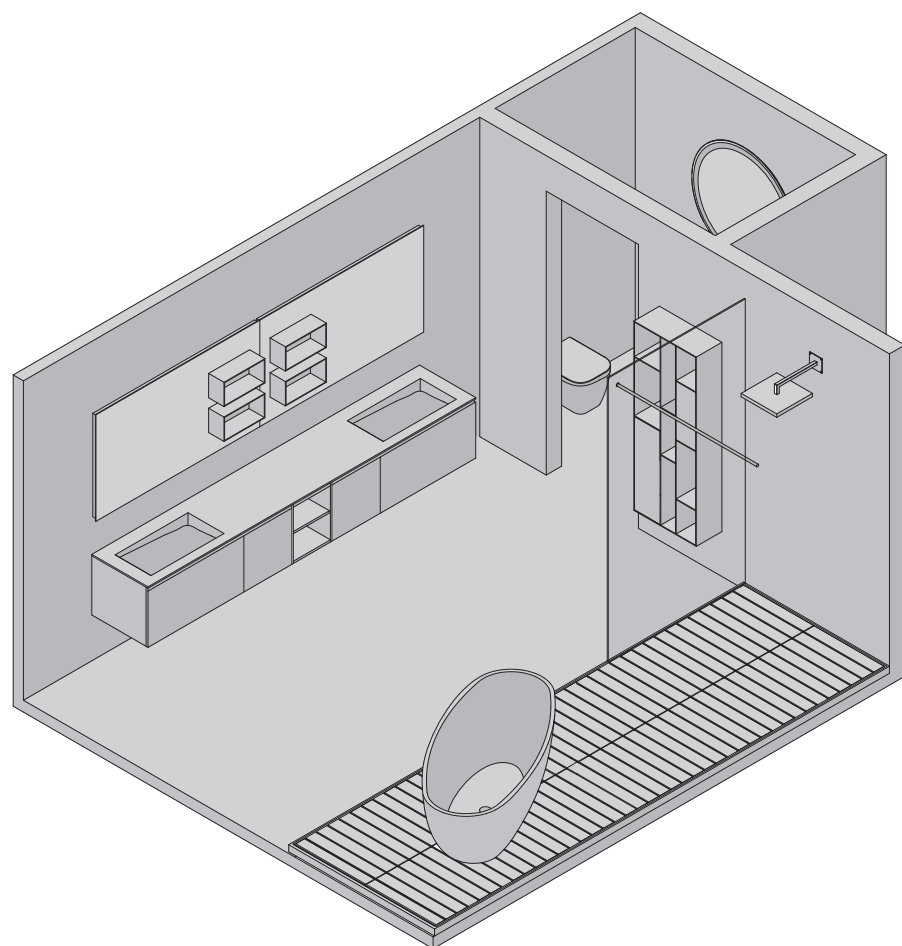

LAVABO - WASHBASIN  
**TOWER LAMP**

ACCESSORI - ACCESSORY  
**LINE**

SANITARI - SANITARY WARE  
**WQUADRO RIMLESS**  
**BQUADRO**

SPECCHIO - MIRROR  
MIRR SLIM CIRCLE

ACCESSORI - ACCESSORY  
LINE

LAVABO - WASHBASIN  
TOWER LAMP