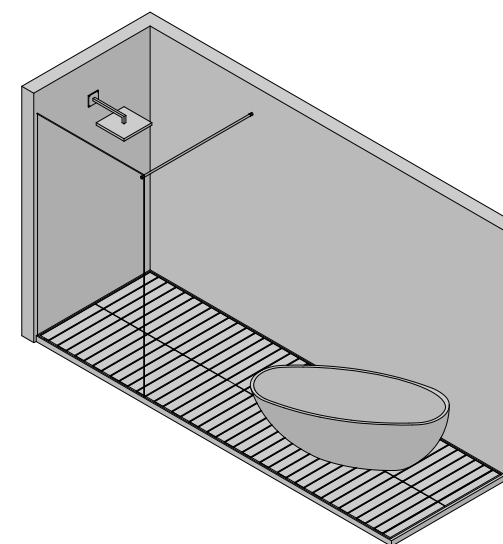

RUBY

1800 x 800 x H 500 mm
71" x 31" x H 20"

TOWER LAMP

MILLED PANEL NATURAL OAK
PANNELLO FRESATO ROVERE NATURALE -
PANNEAUX FRAISÉS CHENE NATUREL - GEFRASTE
PLATTEN EICHE - PANELS MOLIDOS DURMAST
Ø 500 x H 900 mm
Ø 20" x H 35"

LINE

700 x 100 x H 60 mm
28" x 4" x H 2"

SOLID SHOWER FLAT

560 x 350 x H 110 mm
22" x 14" x H 4"

WQUADRO RIMLESS

550 x 360 x H 420 mm
22" x 14" x H 17"

MIRR SLIM CIRCLE

Ø 1000 x 35
Ø 39" x 1"

BQUADRO

550 x 360 x H 420 mm
22" x 14" x H 17"