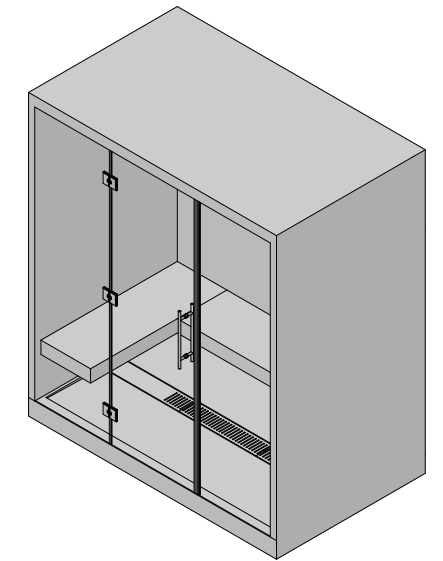

SENSITY HAMMAM COMFORT 1

POLIS SPECIAL
1900 x 1100 x H 130 mm
75" x 43" x H 5"