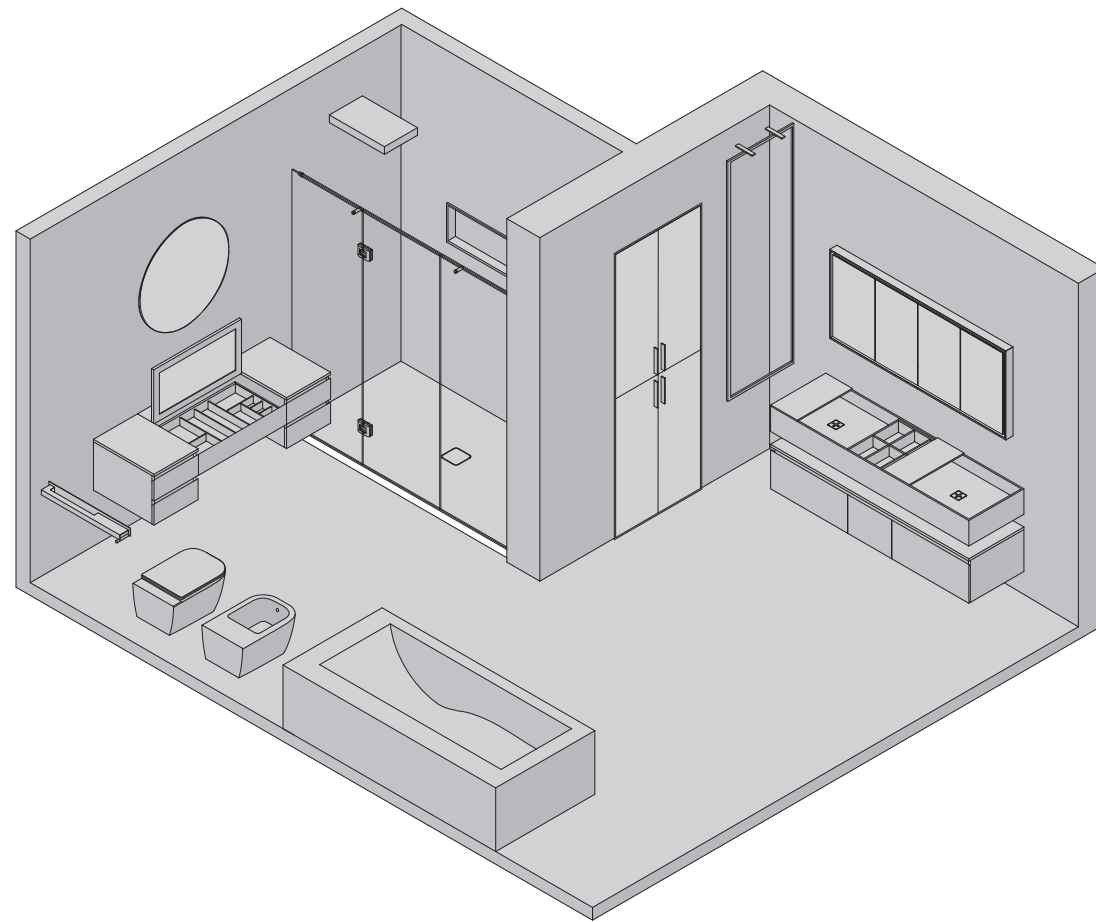

SPECCHIO - MIRROR
MIRR SLIM CIRCLE

MOBILE - CABINET
EMOTION WITH INTEGRATED COIFFEUSE

PIATTO DOCCIA - SHOWER TRAY
MINIMUM

BOX DOCCIA PORTA BATTENTE - SHOWER CABIN WITH HINGED DOOR
BX. 103