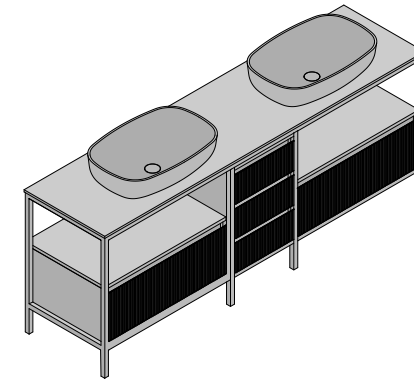

MOBILE - CABINET  
**EMOTION + ARIA PLUS**

HAMMAM  
**SENSITY HAMMAM COMFORT 1**

SOFFIONE - SHOWER HEAD  
**SQUARE SHOWER**

ACCESSORIO - ACCESSORY  
**CONTAINER**

**EMOTION + ARIA PLUS**  
**MILLED PANEL NATURAL OAK**  
 ROVERE NATURALE - CHENE NATUREL -  
 EICHE - ROBLE NATURAL  
 2000 x 550 x H 570 mm  
 79" x 22" x H 22"

**WASHBASIN SWEET**  
 580 x 380 x H 125 mm  
 23" x 15" x H 5"

**TOWER OYSTER**  
**MILLED PANEL NATURAL OAK**  
 PANNELLO FRESATO ROVERE NATURALE -  
 PANNEAUX FRAISES CHENE NATUREL - GEFRASTE  
 PLATTEN EICHE - PANELS MOLIDOS DURMAST  
 Ø 500 x H 900 mm  
 Ø 20" x H 35"