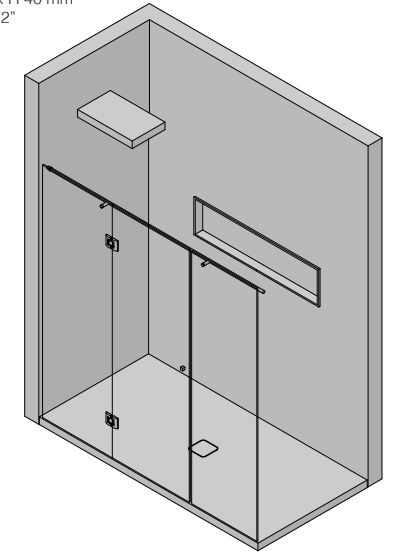

SPECCHIO - MIRROR
MIRR SLIM CIRCLE

MOBILE - CABINET
EMOTION WITH INTEGRATED COIFFEUSE

SHOWER WALL + LED
500 X 300 x H 60 mm
20" x 12" x H 2"

EMOTION + COIFFEUSE
MAT LACQUERING : ANTICO
LACCATO OPACO - MAT LACQUAGE / MATTE
LACKIERUNG / LACADO OPACO
1600 x 550 x H 350 mm
63" x 22" x H 14"