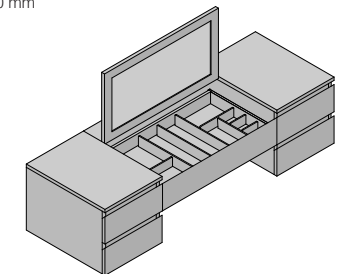

BOISERIE GLASS
NATURAL OAK
ROVERE NATURALE -CHENE NATUREL -
EICHE - ROBLE NATURAL
1200 x 143 x H 900 mm
47" x 6" x H 35"

SERVETTO
1400 x 143 x H 900 mm
55" x 6" x H 35"