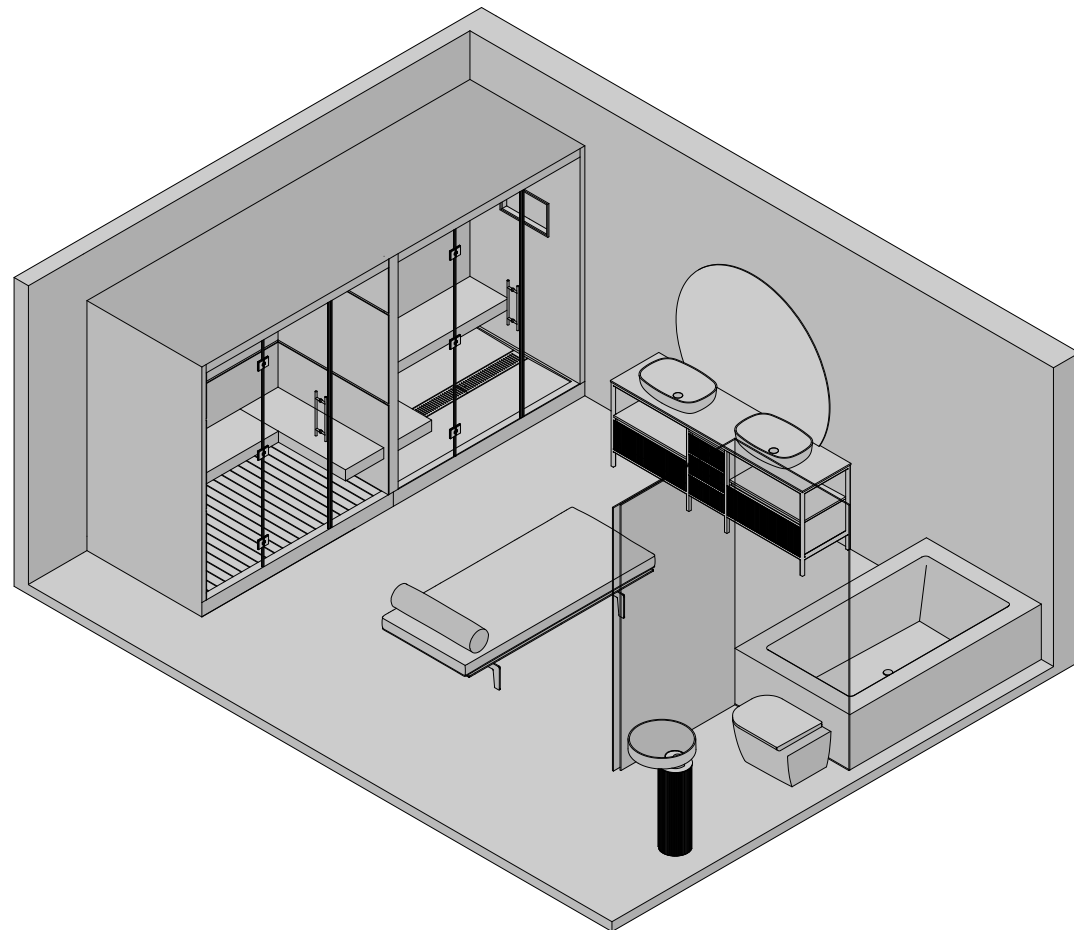

MOBILE - CABINET  
**EMOTION + ARIA PLUS**

HAMMAM  
**SENSITY HAMMAM COMFORT 1**

SOFFIONE - SHOWER HEAD  
**SQUARE SHOWER**

ACCESSORIO - ACCESSORY  
**CONTAINER**

**EMOTION + ARIA PLUS**  
**MILLED PANEL NATURAL OAK**  
 ROVERE NATURALE - CHENE NATUREL -  
 EICHE - ROBLE NATURAL  
 2000 x 550 x H 570 mm  
 79" x 22" x H 22"