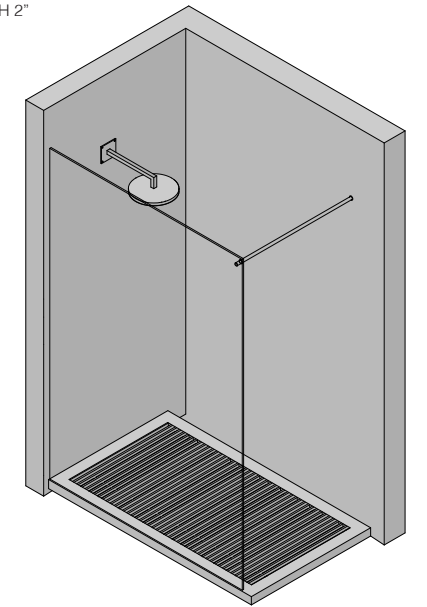

**MIRR LED**

2000 X 35 x H 800 mm  
 78" x 1" x H 31"

**"WALK IN" SHOWER : ST.502 LITE**

**SHOWER LIST**

1000 x 1700 x H 60mm  
 39" x 67" x H 2"

**SOLID SHOWER ROUND**

535 X 300 x H 110 mm  
 21" x 12" x H 4"