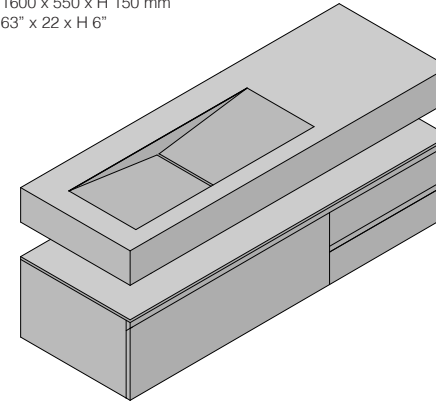

WASHBASIN CUT SYSTEM

1600 x 550 x H 150 mm
63" x 22" x H 6"

IVORY

1900 X 1000 x H 500 mm
75" x 39" x H 20"