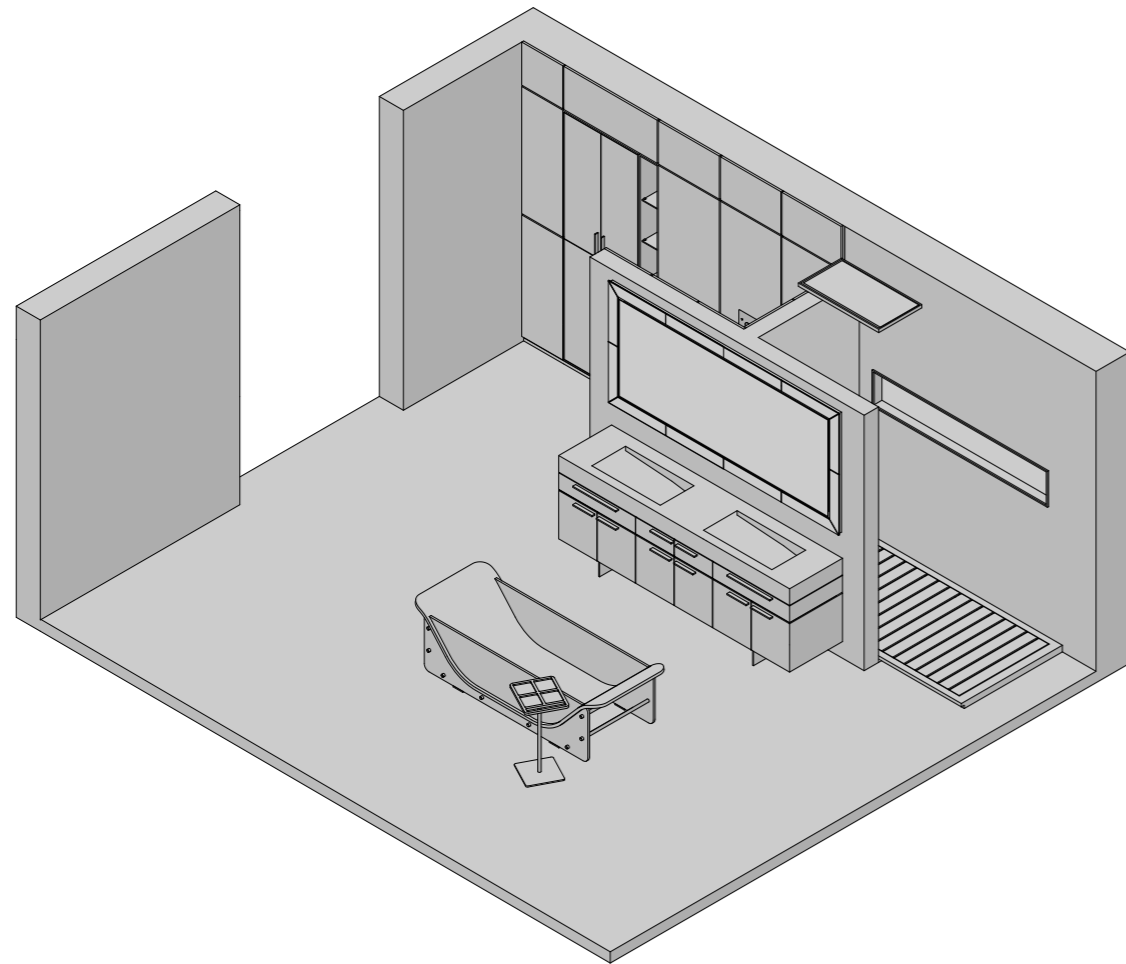

MOBILE - CABINET
ELEGANCE

BOX DOCCIA - WALK IN SHOWER CABIN
ST.501

PIATTO DOCCIA - SHOWER TRAY
ONE SHOWER

SOFFIONE - SHOWER HEAD
MULTISHOWER

ACCESSORI - ACCESSORY
CONTAINER

MOBILE - FURNITURE
BOISERIE GLASS
NICHE