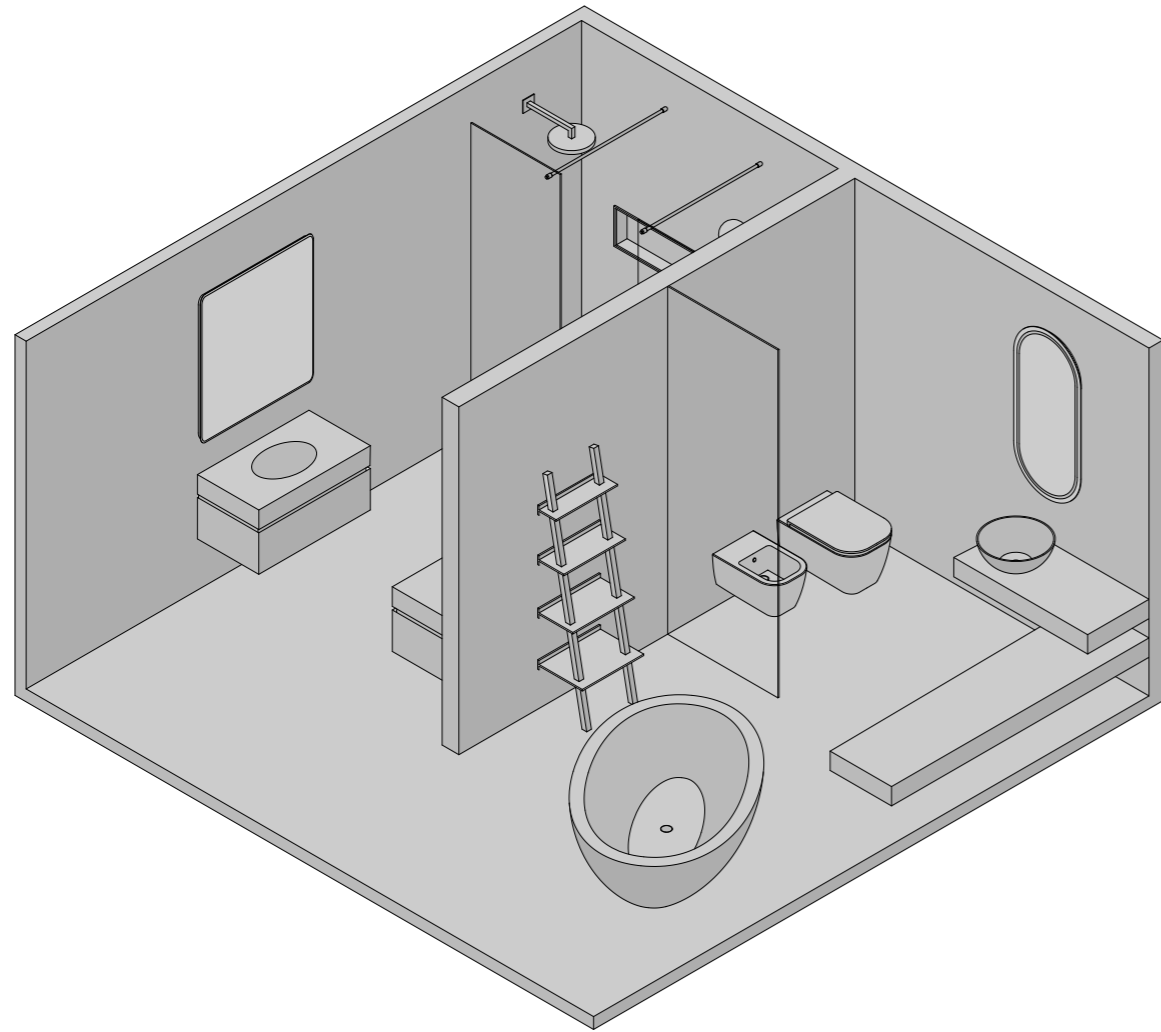

ELEGANCE

MAT LACQUERING : PASTELLO
LACCATO OPACO - MAT LACQUAGE - MATTE
LACKIERUNG - LACADO OPACO
1200 x 550 x H 350 mm
47" x 22" x H 14"

WASHBASIN ELIPSE SYSTEM

480 x 330 x H 180mm
19" x 13" x H 7"

TOP

WHITE STONAGE
1000 x 550 X H 150 mm
39" x 22 x H 6"