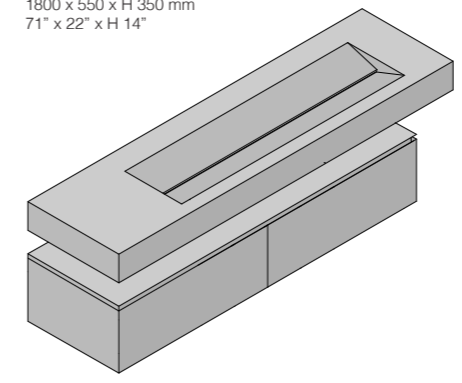

ELEGANCE
CANALETTO WALNUT
NOCE CANALETTO - NOYER CANALET-
TO - CANALETTO NUSSHOLZ - NOGAL
CANALETTO
1800 x 550 x H 350 mm
71" x 22" x H 14"

IVORY INCA
STONEWARE : VERDE AVER
GRÈS - GRÈS CÉRAME - STEINZEUG -
GRÈS PORCELANICO
1800 x 900 x H 500 mm
71" x 35" x H 20"

WASHBASIN HORIZONTAL SYSTEM
2000 x 550 X H 150 mm
79" x 22 x H 6"