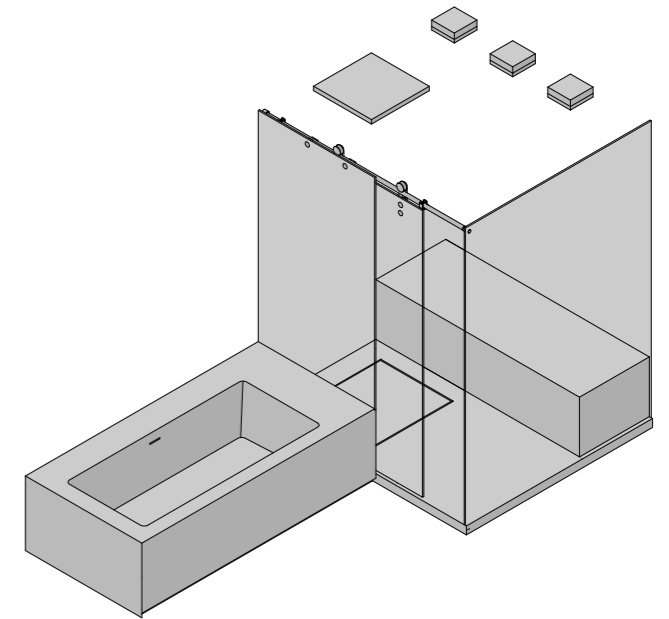

SHOWER CABIN SLIDING DOOR : BX.202

TOLOMEO

1600 x 900 x H 60 mm
63" x 35" x H 2"

MULTISHOWER + LED

WATER ATOMIZER

450 x 450 mm
18" x 18"

SQUARE SHOWER

180 x 180 mm
7" x 7"

NICHE

CANALETTO WALNUT
NOCE CANALETTO - NOYER CANALETTO - KARMELL NUSSHOLZ - NOGAL CANALETTO
250 x 200 x H 2200 mm
10" x 8" x H 87"