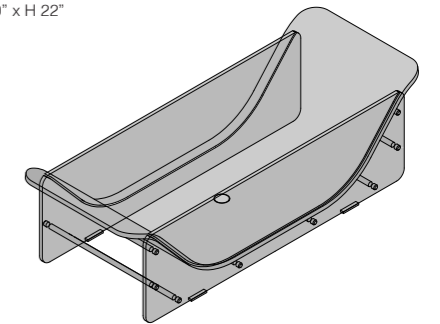

WALK IN SHOWER

ONE SHOWER

2000 x 1000 x H 60 mm
 79" x 39" x H 2"

MULTISHOWER + WATERFULL UNIT + WATER ATOMIZER UNIT

800 x 400
 31" x 16"

CHAISE LOUNGE RIVE GAUCHE

1950 x 750 x H 550 mm
 77" x 30" x H 22"

CADDY