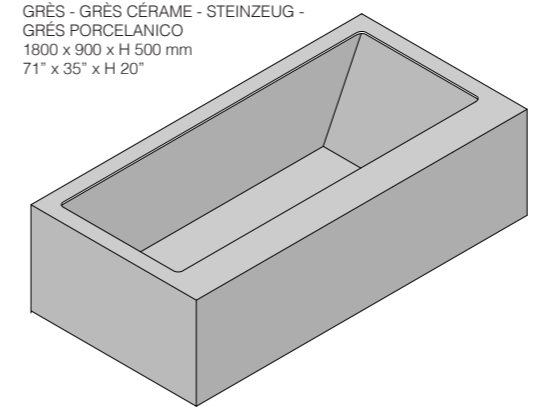

MIRR FRAME SABLÈ
Ø 700 x 35
Ø 28" x 1"