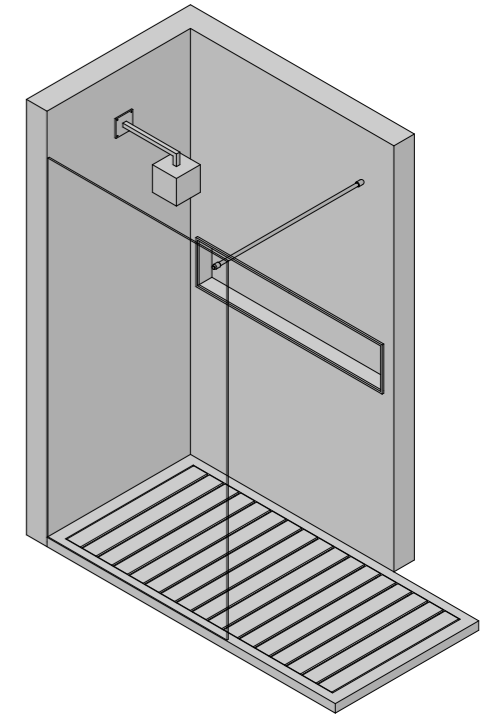

"WALK IN" SHOWER: ST.502 ONE SHOWER
2000 x 1000 x H 60 mm
79" x 39" x H 2"