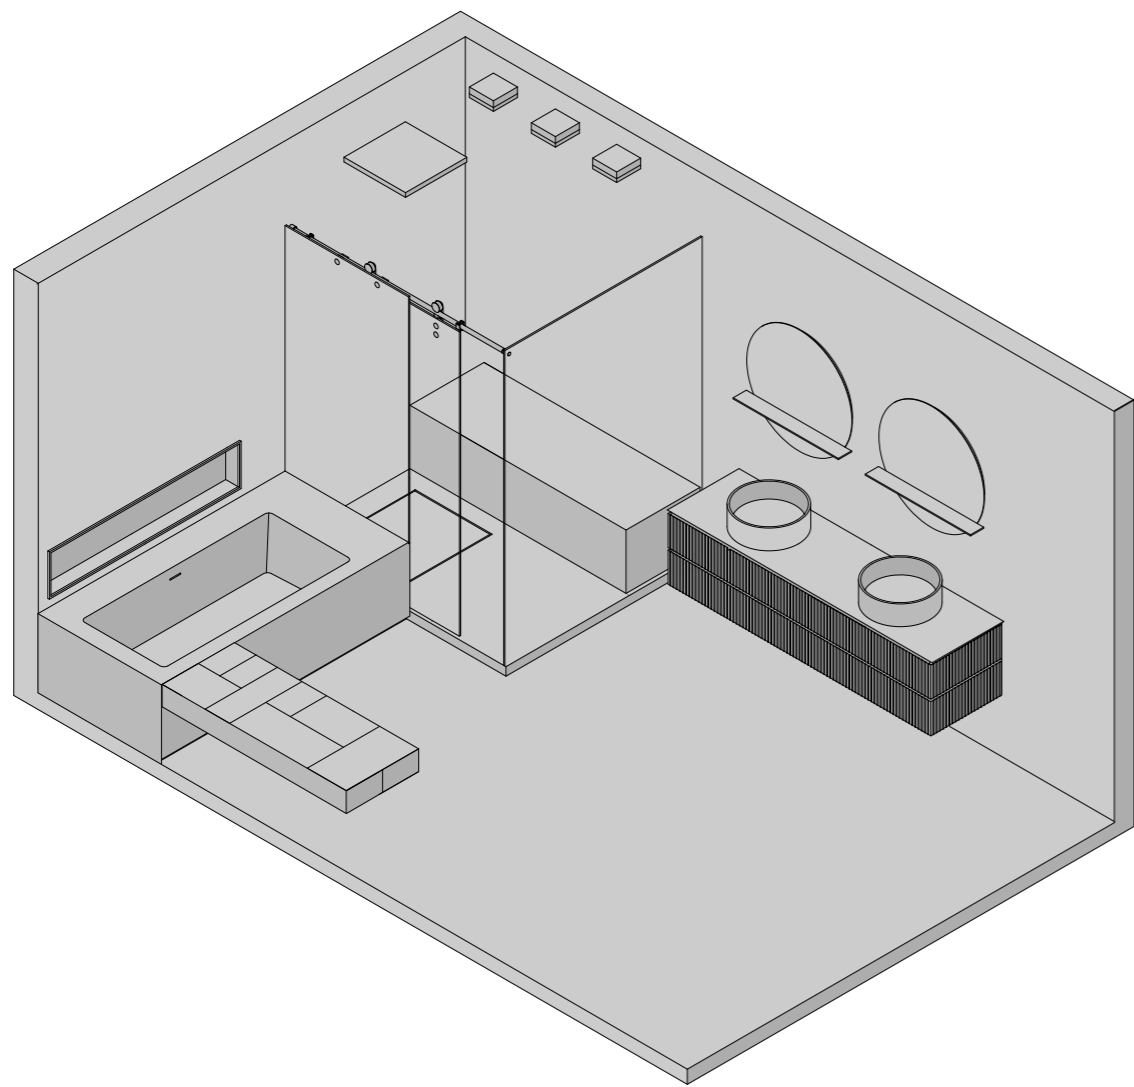

BOX DOCCIA SISTEMA SCORREVOLE - SHOWER CABIN WITH SLIDING DOOR
BX.202

PIATTO DOCCIA - SHOWER TRAY
TOLOMEO

SOFFIONI - SHOWER TRAYS
MULTISHOWER
SQUARE SHOWER

VASCA - BATHTUB
CRYSTAL

ACCESSORIO - ACCESSORY
CONTAINER

ELEGANCE

MILLED PANEL CANALETTO WALNUT
NOCE CANALETTO - NOYER CANALETTO - CANALETTO NUSSHOLZ NOGAL CANALETTO
2000 x 550 x H 500 mm
79" x 22" x H 20"