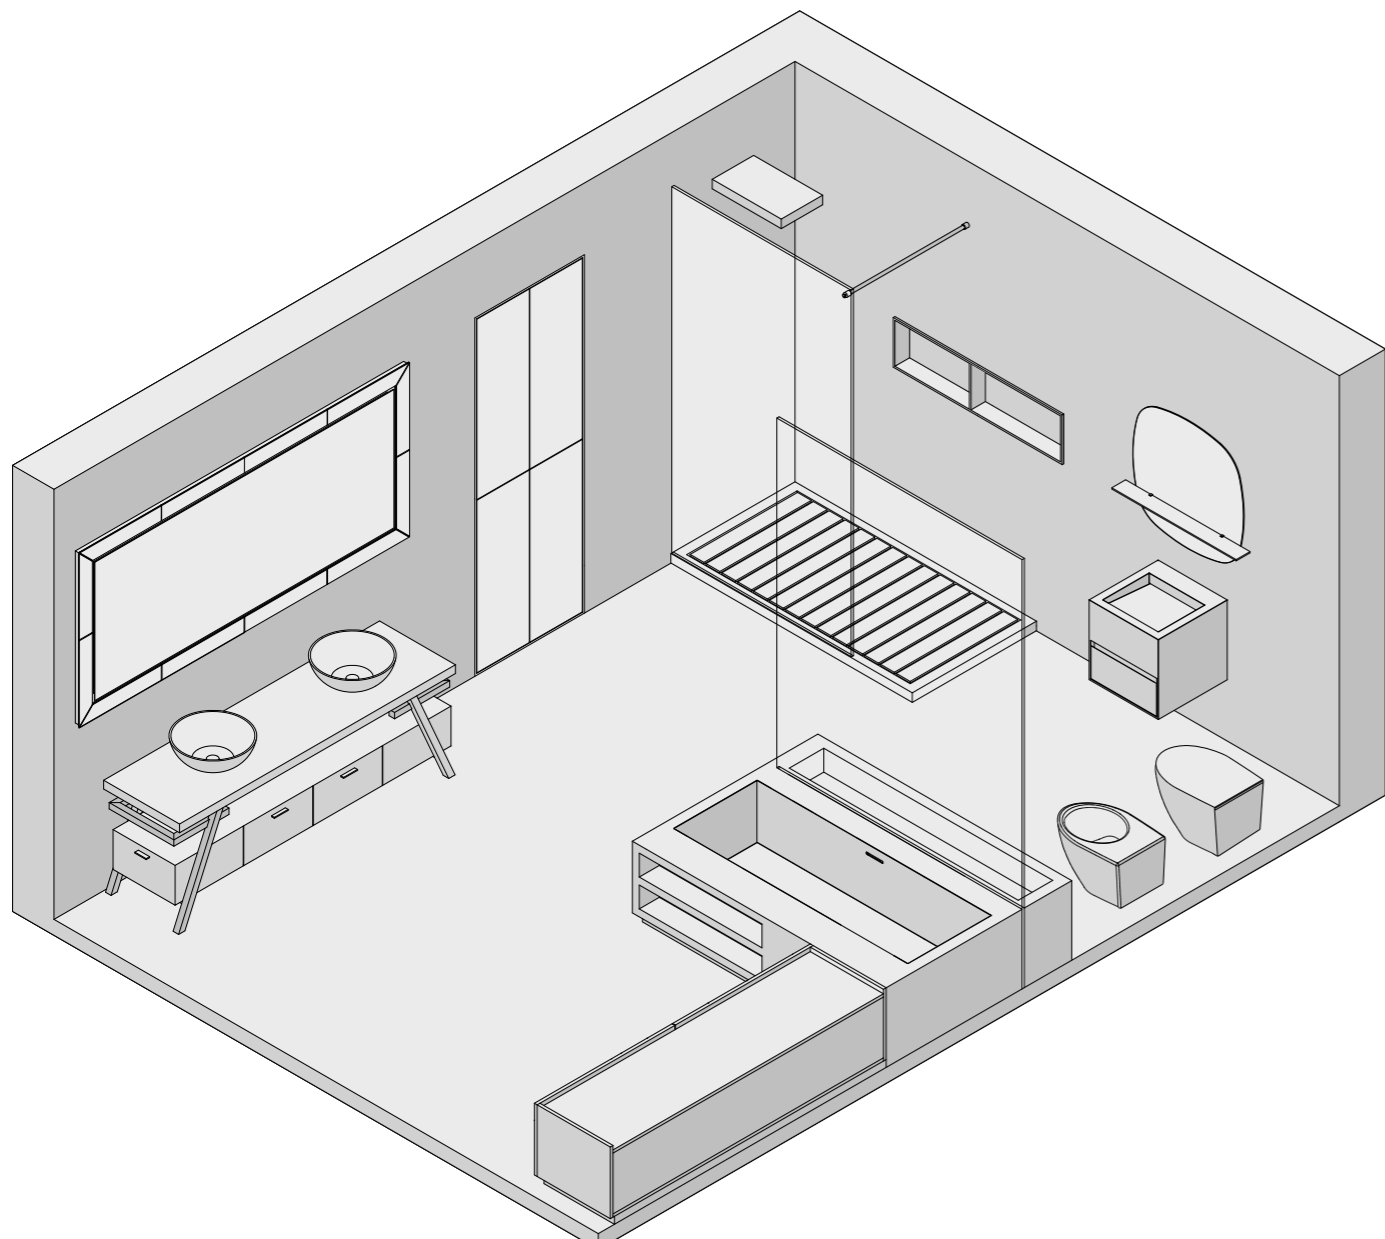

PROVENCE TABLE

STORAGE
MAT LACQUERING : CRETA
LACCATO OPACO - MAT LACQUAGE - MATTE
LACKIERUNG - LACADO OPACO
2000 x 550 x H 55 mm
78"74 x 21"65 x H 2"17

TOP
WHITE STONAGE
2000 x 550 X H 150 mm
78"74 x 21" 65 x H 6"

STRUCTURE
TEAK
2000 x 550 X H 645 mm
78"74 x 21" 65 x H 25"39