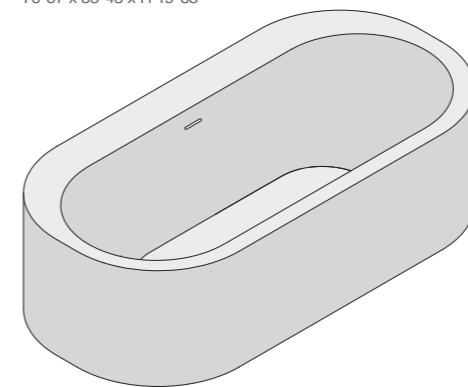

OLIVIA

1800 x 900 x H 500 mm
70°87 x 35°43 x H 19°68

MIRR REVERSE LED WALL VERTICAL

500 x 50 x H 1000 mm
19°69 x 1°97 x H 39°37