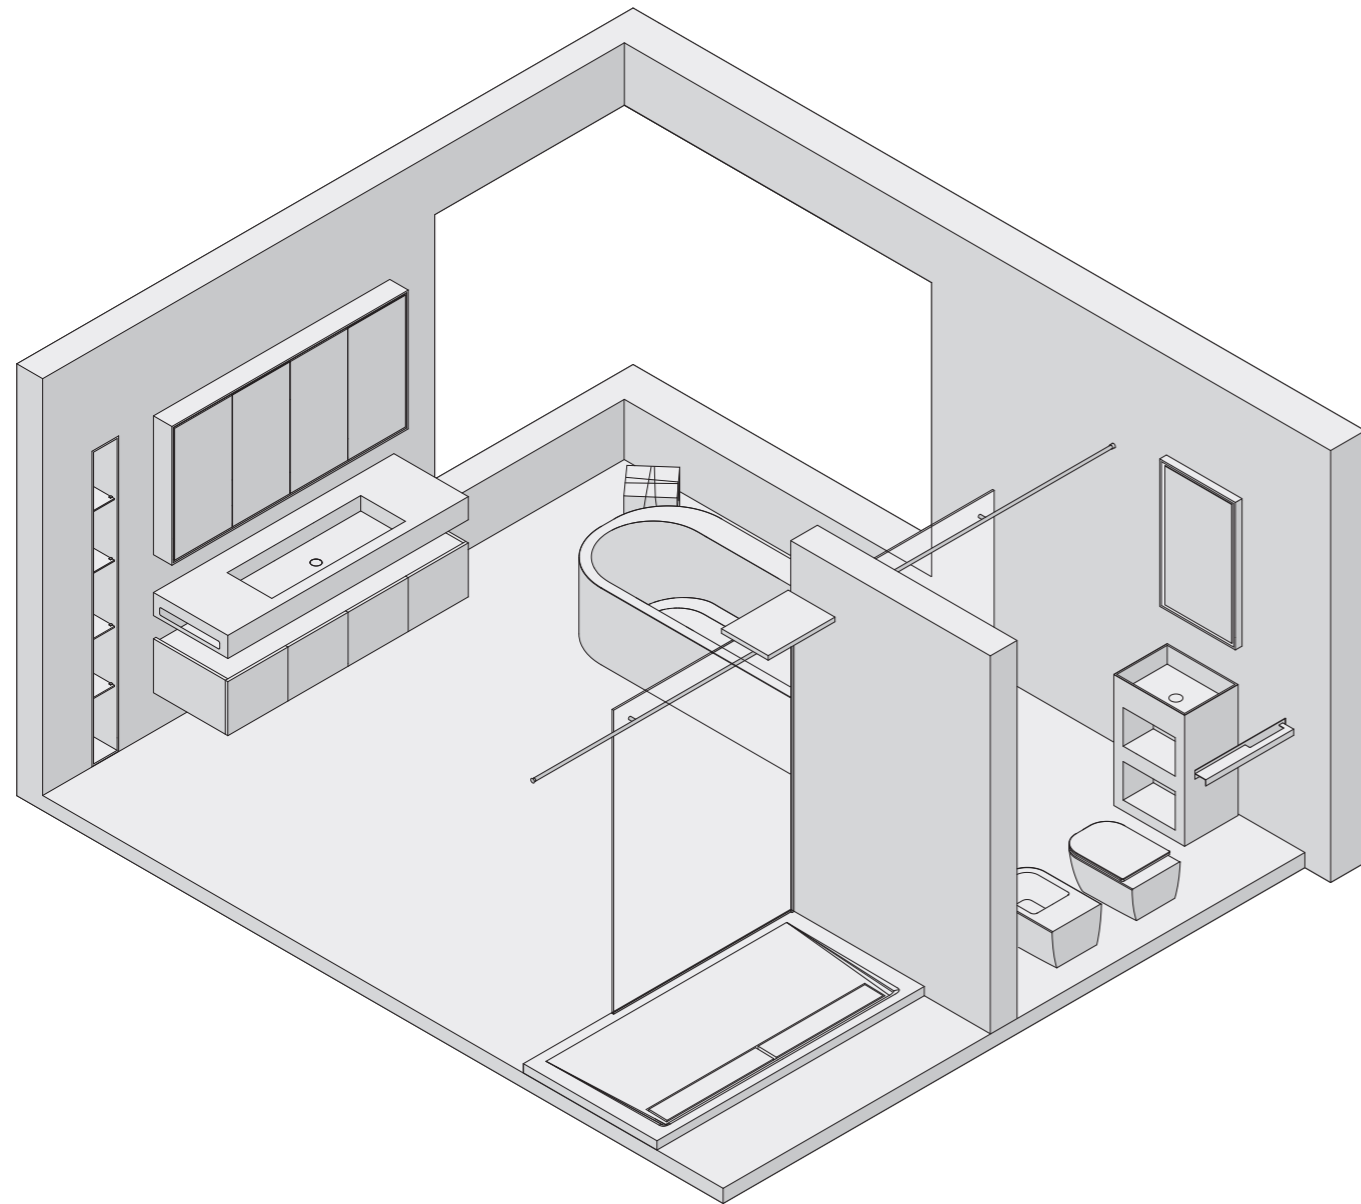

LAVABO - WASHBASIN
TOWER CUBE

ACCESSORIO - ACCESSORY
LINE