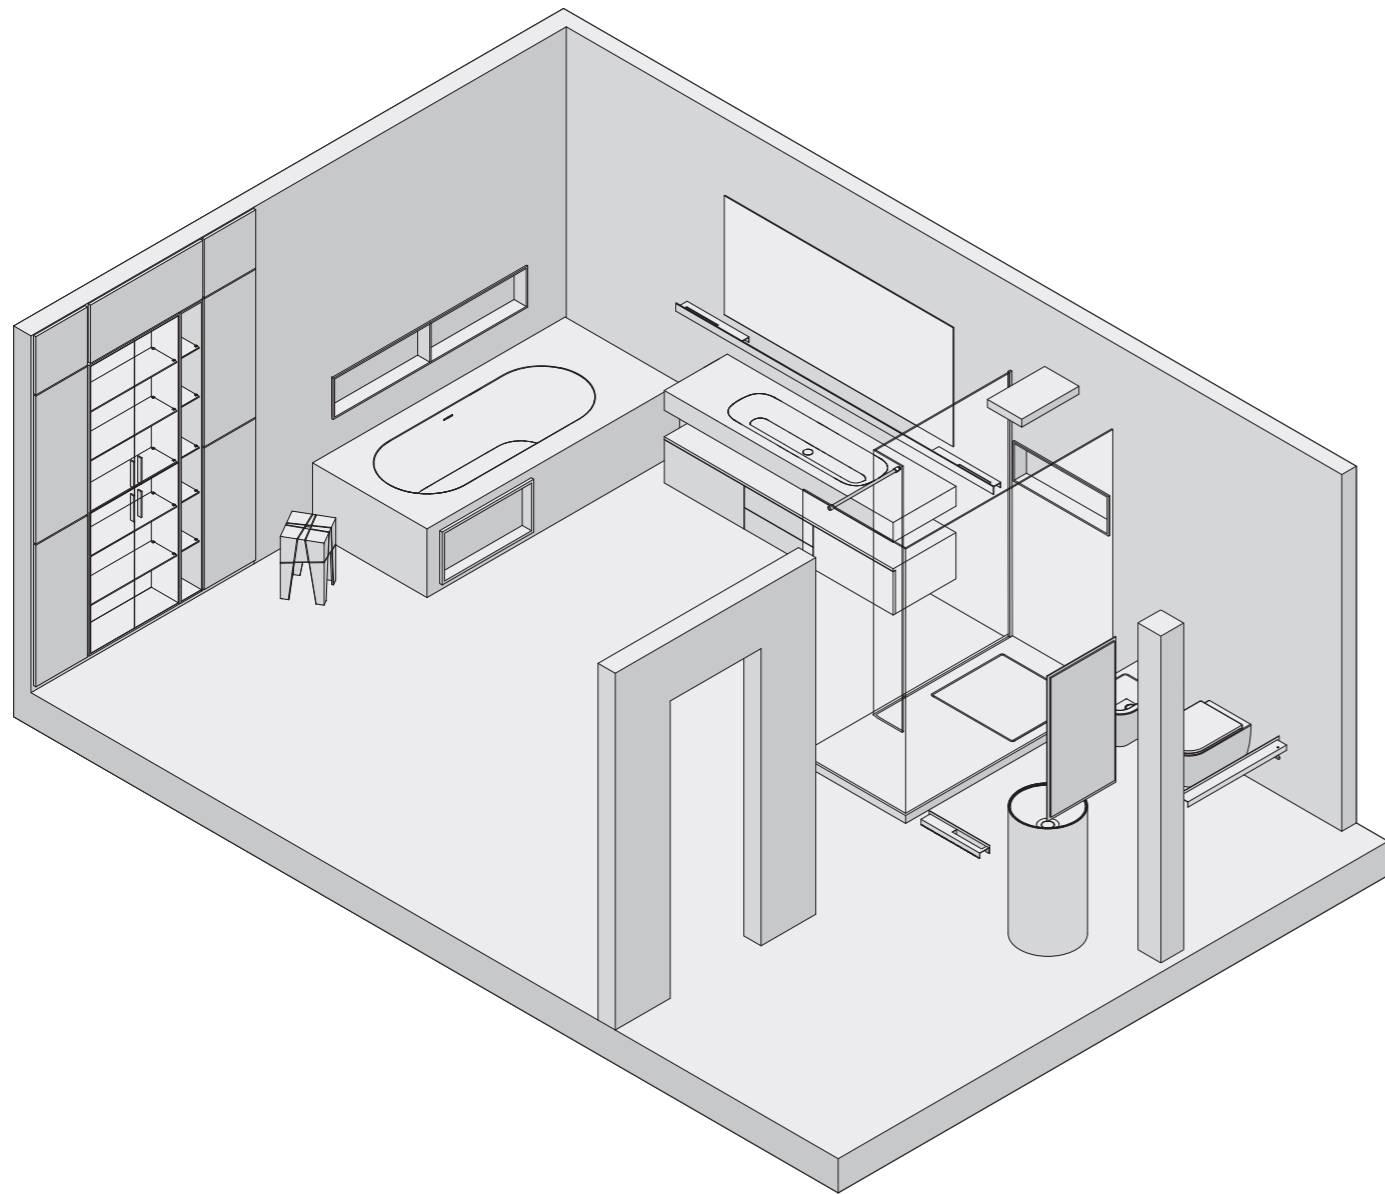

BOXLINE
TIMBER "C" : WENGÉ
WENGÉ - WENGÉ - WENGÉ - WENGÉ
2000 x 550 x H 350 mm
78"74 x 21"65 x H 13"78