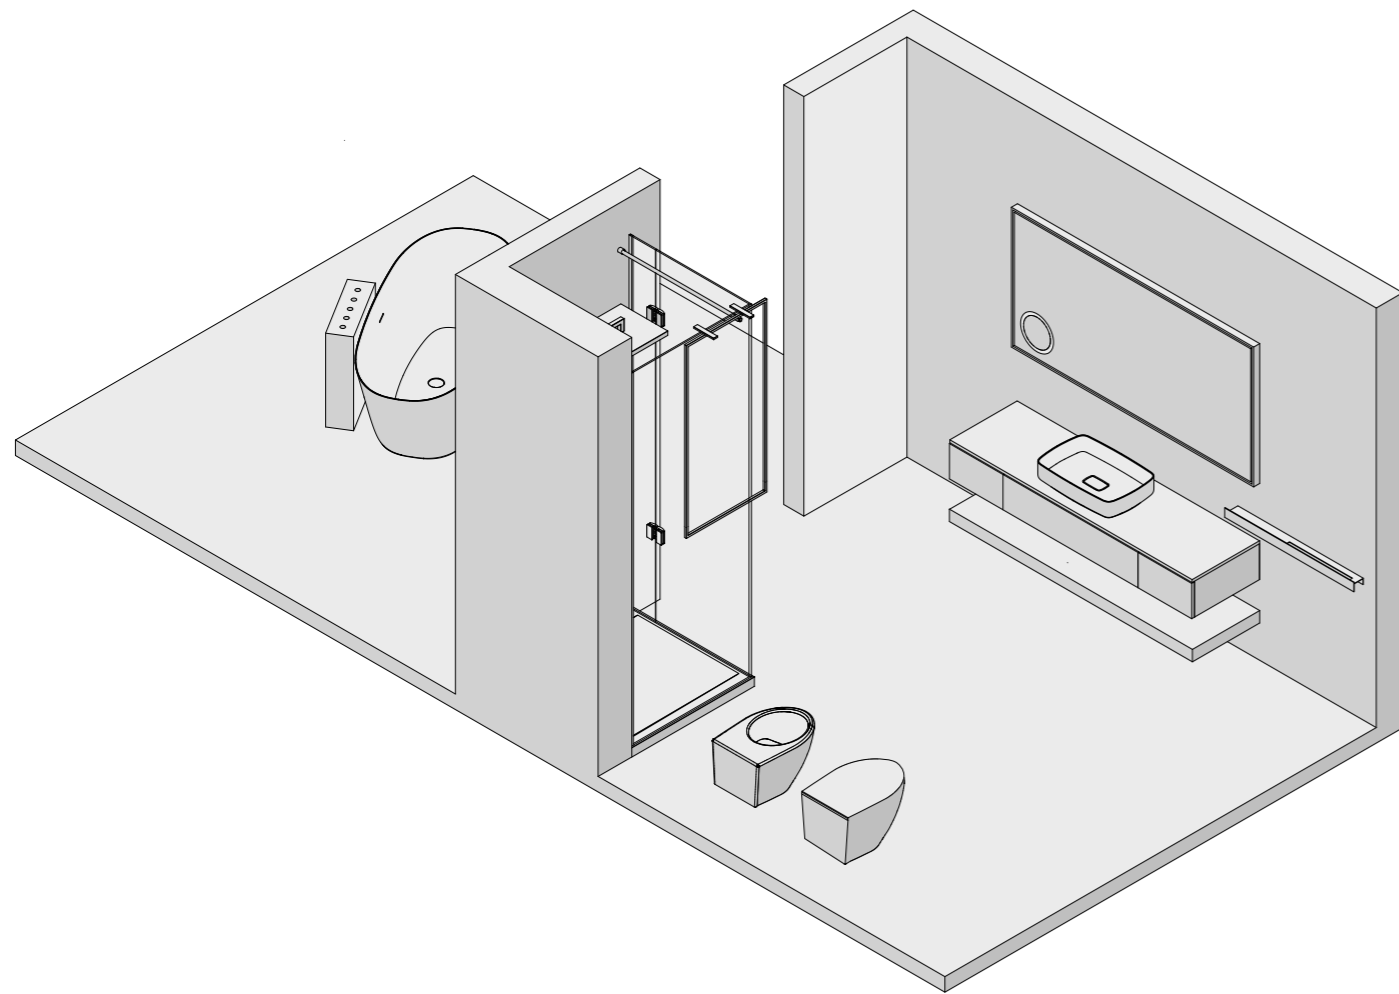

BOXLINE

MATT LACQUERING: QUARZO
LACCATO OPACO - LAQUAGE MAT
MATTE LACKIERUNG - LACADO OPACO
1800 x 550 x H 250 mm
70"87 x 22" x H 10"

CANALETTO WALNUT TOP
NOCE CANALETTO - NOYER CANALETTO
CANALETTO NUSSHOLZ - NOGAL CANALETTO
2620 x 550 x H 80 mm
103"15 x 21"65 x H 3"15

WASHBASIN NINFEA 2

580 x 380 x H 125 mm
22"83 x 14"96 x H 4"92

MIRR LED + MAGNIFYING GLASS WITH FROSTED LIGHTED FRAME

1800 x 45 x H 900 mm
66"93 x 1"77 x H 35"

CAMILLA

1600 x 700 x H 580 mm
62"9 x 27"5 x H 22"8

TORRINO FOR TAPS

WHITE STONAGE
on request

LINE + TOWEL HOLDER HOLE

900 x 100 x H 60 mm
35"43 x 3"94 x H 2"36

WTONDO RIMLESS

530 x 360 x H 420 mm
21" x 14" x H 17"

BTONDO

530 x 360 x H 420 mm
21" x 14" x H 17"