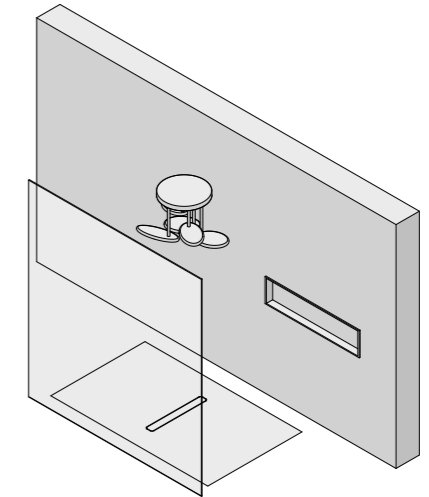

VASCA - BATHTUB
PLATINUM

SPECCHIO - MIRROR
REVERSE CABINET

FIX GLASS

VERVE
1200 x 2000 x H 35 mm
47"24 x 78"74 x H 1"37

MIRR REVERSE LED WALL HORIZONTAL

1600 x 40 x H 900 mm
63" x 1"57 x H 35"43

SERVETTO

600 x H 1900 mm
23"62 x H 74"80

**METEORA + SHOWER IN SHOWER
+ WATER ATOMIZER
+ WATERFALL**

800 x 550 x H 500 mm
31"50 x 21"65 x H 19"69

PLATINUM

2000 x 900 x H 520 mm
78"74 x 35"43 x H 20"47

REVERSE CABINET

600 x 250 x H 1800 mm
23"62 x 9"84 x H 66"93

CONTAINER

1000 x 80 x H 300 mm
39"37 x 3"15 x H 11"81

WTONDO RIMLESS

530 x 360 x H 420 mm
21" x 14" x H 17"

BTONDO

530 x 360 x H 420 mm
21" x 14" x H 17"