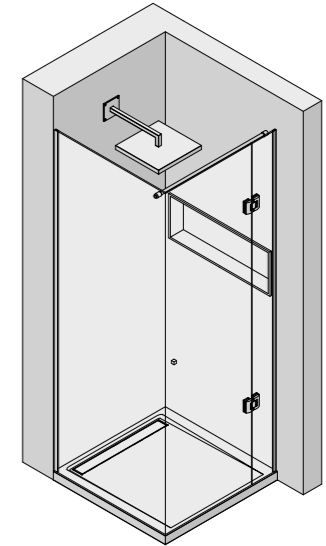

SHOWER CABIN WITH HINGED DOOR : ST.302

METRO

900 x 900 x H 60 mm
35"43 x 35"43 x H 2"36

SOLID SHOWER FLAT

350 x 560 x H 110 mm
13"78 x 22"05 x H 4"33

CONTAINER

800 x 300 x H 60 mm
31" x 12" x H 2"

SERVETTO

600 x H 1200 mm
23"62 x H 47"24