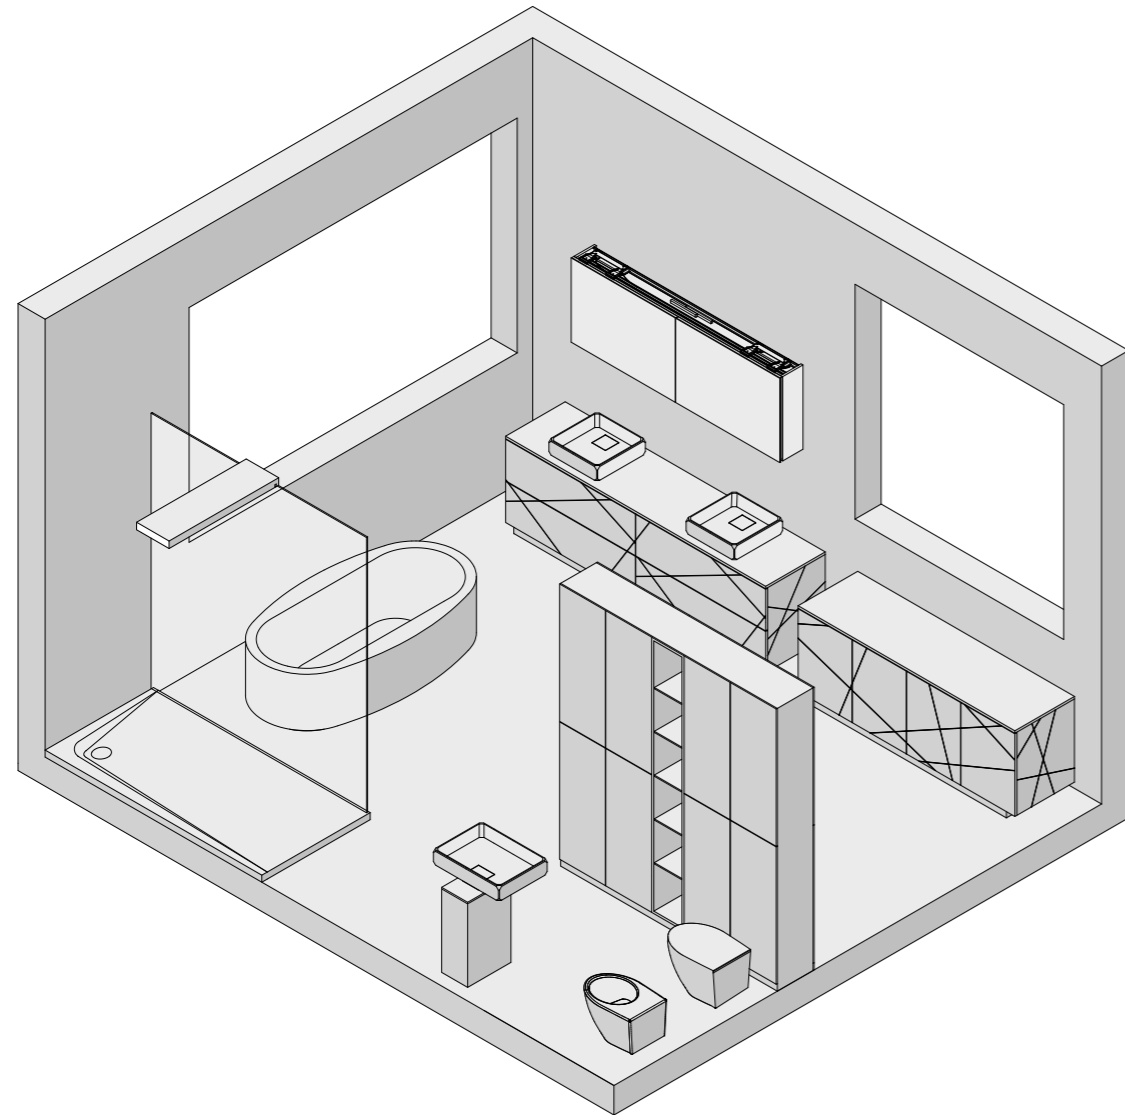

BOXLINE

WOOD: TOBACCO OAK WITH CUTS "ZEN"
ROVERE TABACCO - CHÊNE TABAC - TABAKBRAUNE EICHE -
ROBLE TOBACO
2400x 550 x H 750 mm
94"49 x 21"65 x H 29"53

WASHBASIN KEPLERO 1

450 x 450 x H 120 mm
17"71 x 17"71 x H 4"72

BOXLINE

WOOD: TOBACCO OAK WITH CUTS "ZEN"
ROVERE TABACCO - CHÊNE TABAC - TABAKBRAUNE EICHE -
ROBLE TOBACO
2000x 550 x H 750 mm
78"74 x 21"65 x H 29"53

OLGA + LED

1800 x 950 x H 500 mm
70"87 x 37"24 x H 19"68

MIRR BOX

1600 x 220 x H 700 mm
62"99 x 8"66 x 27"56

"WALK IN" SHOWER : ST.502

SOLO

2000 x 1000 x H 60 mm
94" x 47" x H 2"36

WASHBASIN TOWER KEPLERO

450 x 600 x H 900 mm
17"71 x 23"62 x H 35"43

BOISERIE + NICHE V

WOOD: TOBACCO OAK
ROVERE TABACCO - CHÊNE TABAC -
TABAKBRAUNE EICHE- ROBLE TABACO
2000 x 350 x H 2260 mm
78"74 x 13"78 x H 88"98

MIRR LED BACK

40 x 700 x H 2400 mm
1"57 x 27"56 x 94"49

SHOWER GLASS + WATERFALL

1000 x 300 X H 60 mm + WATER ATOMIZER
39"37 x 11"81 x 2"36

WTONDO RIMLESS

530 x 360 x H 420 mm
21" x 14" x H 17"

BTONDO

530 x 360 x H 420 mm
21" x 14" x H 17"