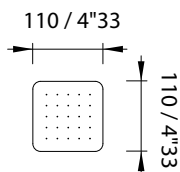

SEHMDC
Docce Orizzontali
*Horizontal Showers / Douches horizontales /
Horizontale Duschen / Ducha horizontales*