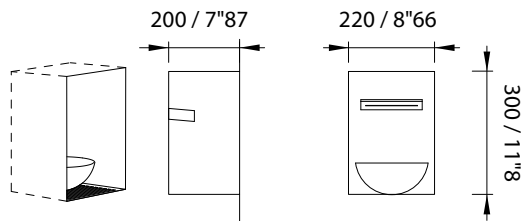

SEHMFV
Vano Fonte
*Niche with waterfall / Font niche /
Nische mit Wasserfall / Nicho por fuente*

SEHMDC
Docce Orizzontali
*Horizontal Showers / Douches horizontales /
Horizontale Duschen / Ducha horizontales*