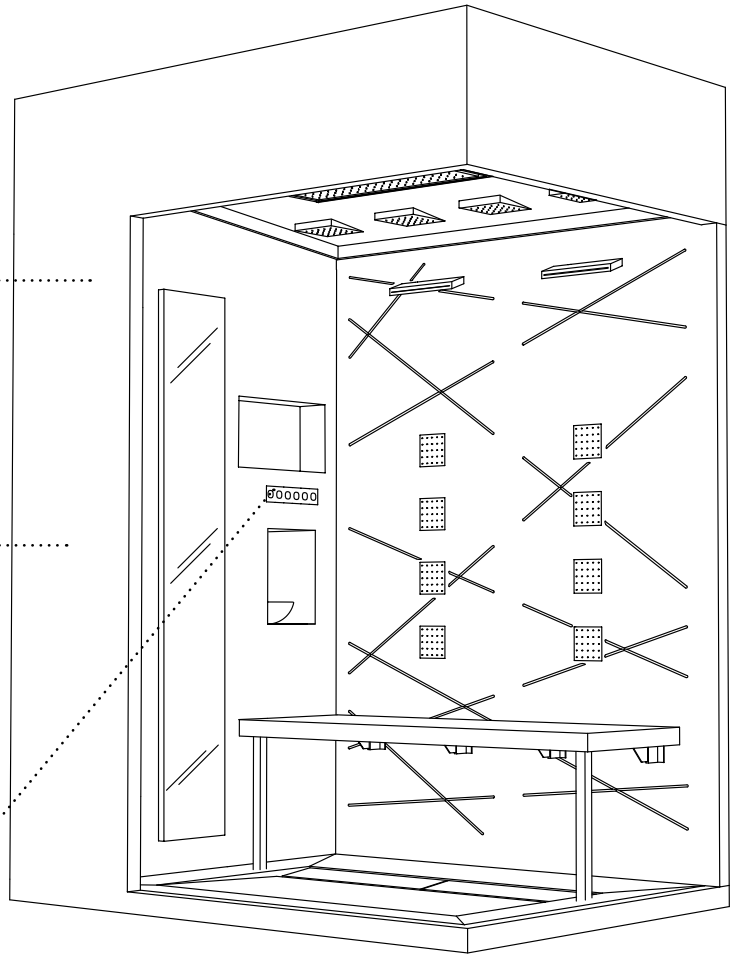

Optional / Tech

SEHMD
Predisposizione sistema audio
*Sound system predisposition /
Prédisposition système audio /
Audio-System Vorbereitung /
Predisposición sistema de audio*

SEHMNC
Aromaterapia
*Aromatherapy / Aromathérapie /
Aromatherapie / Aromaterapia*

SEHDX
Dx Kit

Dx Kit